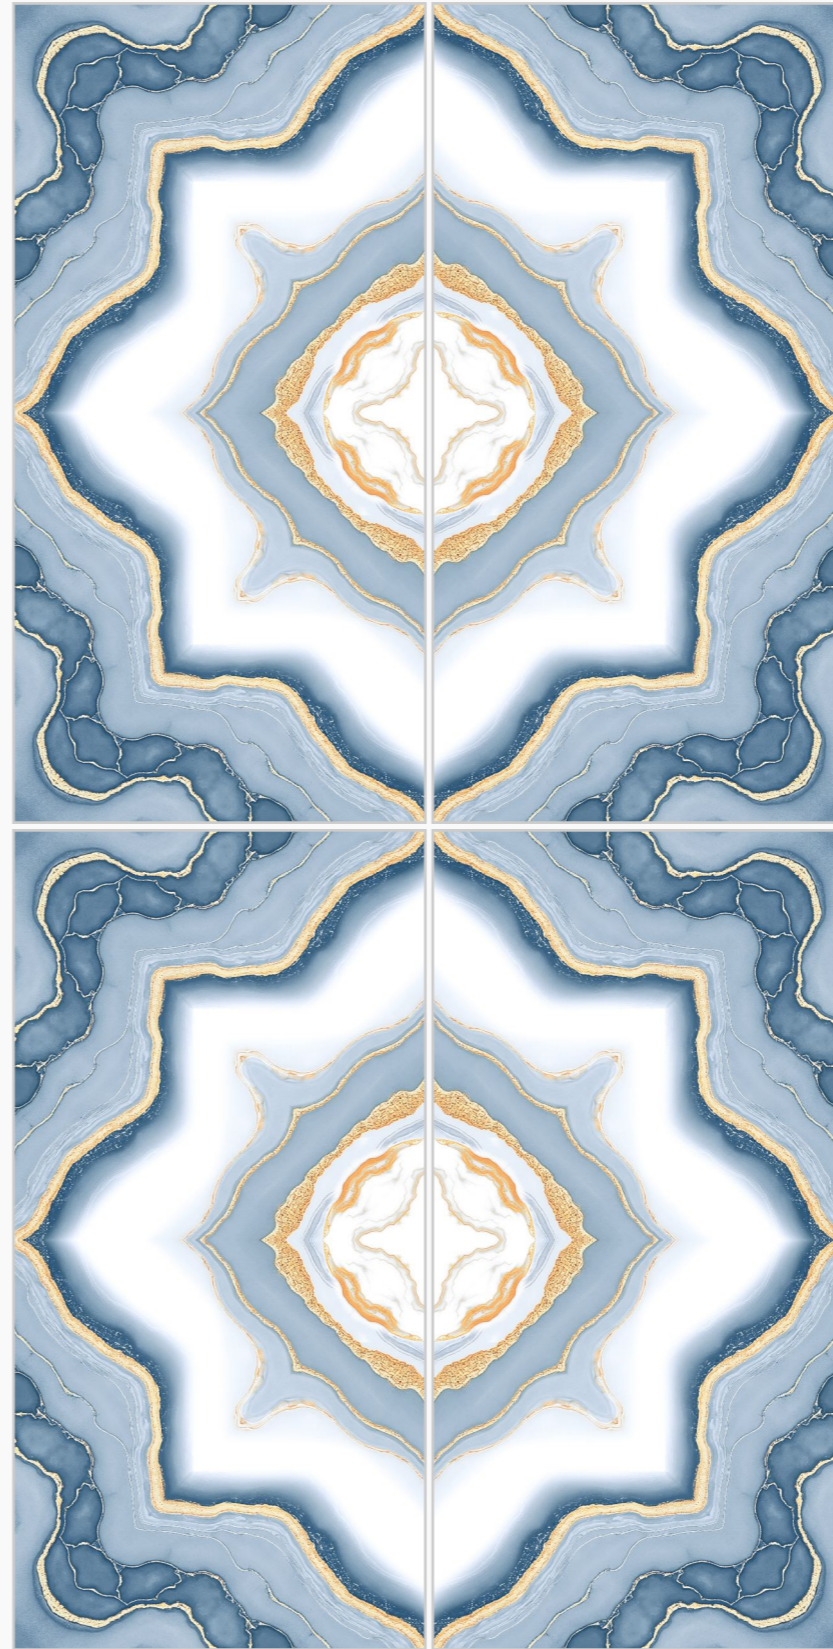

Supera®
Granito

**ROSSO
BLUE**

SIZE
600X1200MM

SURFACE
GLOSSY FINISH

BACK TO INDEX

exclusive
Collection

www.superagranito.com