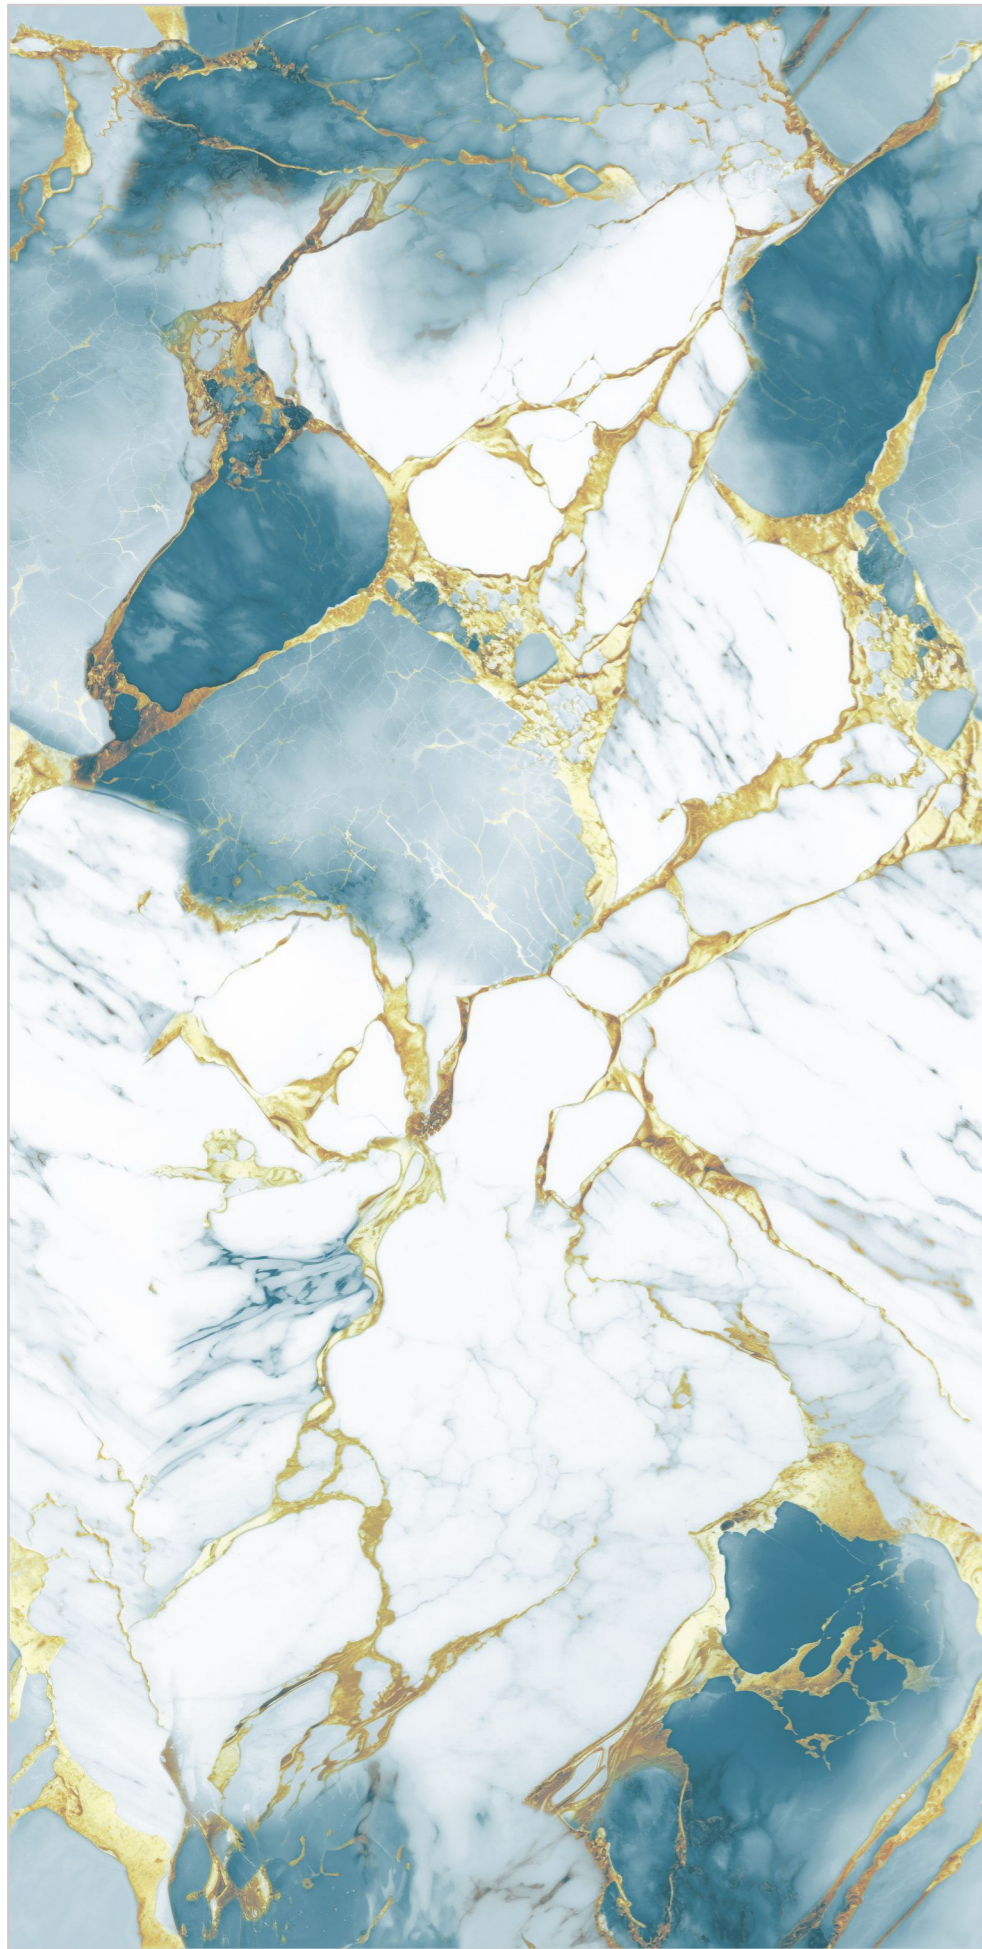

EDICA

SIZE
600X1200MM

SURFACE
GLOSSY FINISH

RANDOM
03 FACES

BACK TO INDEX

exclusive[®]
Collection

www.superagranito.com

Supera[®]
Granito