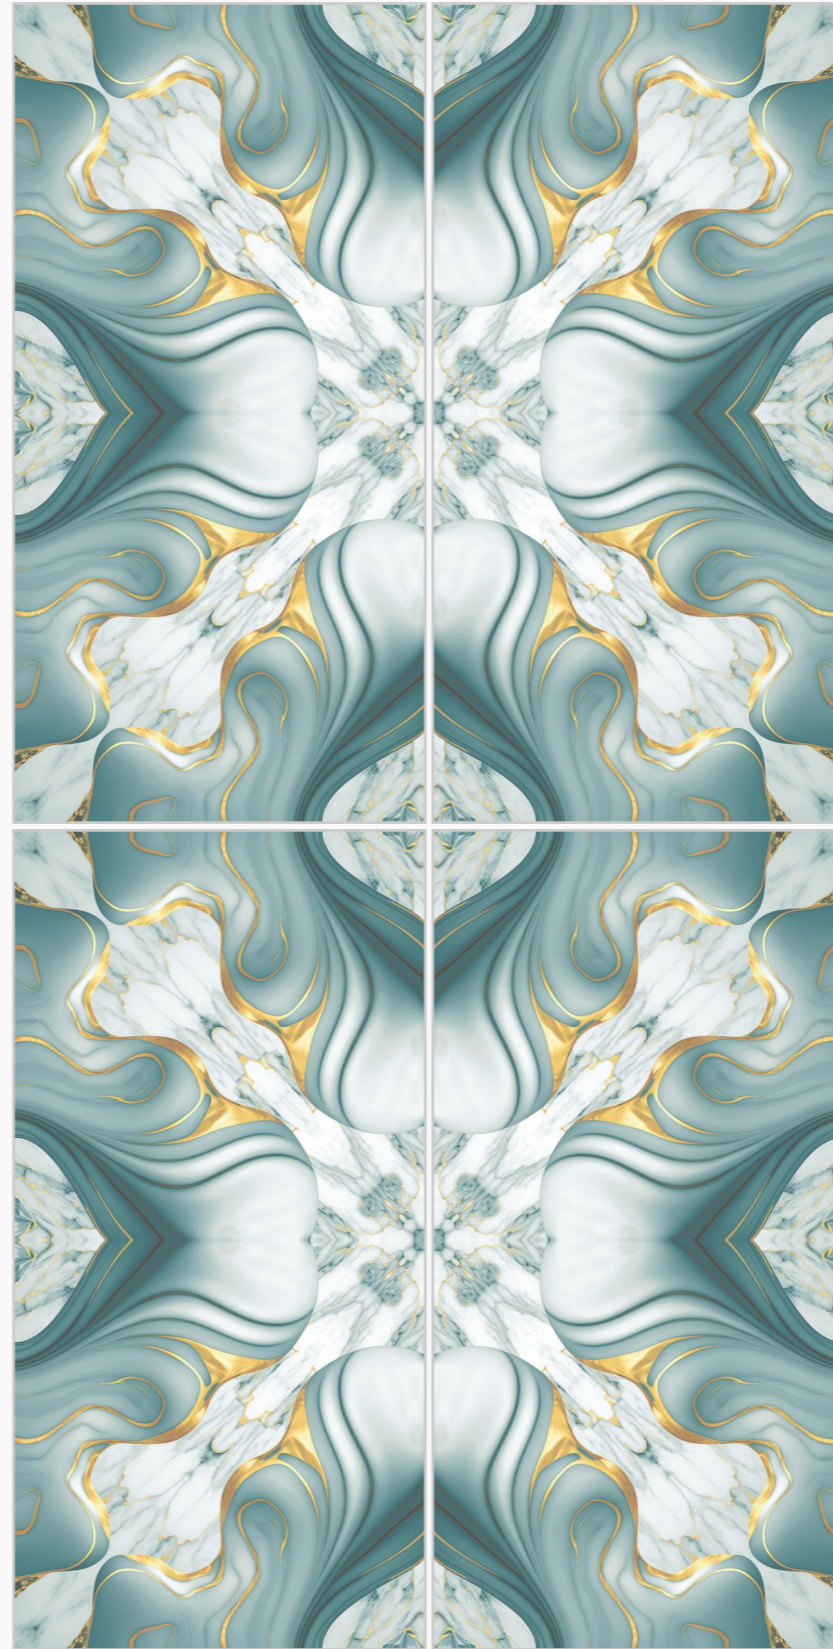

Supera®
Granito

**MICOLA
TEAL**

SIZE
600X1200MM

SURFACE
GLOSSY FINISH

BACK TO INDEX

exclusive
Collection

www.superagranito.com