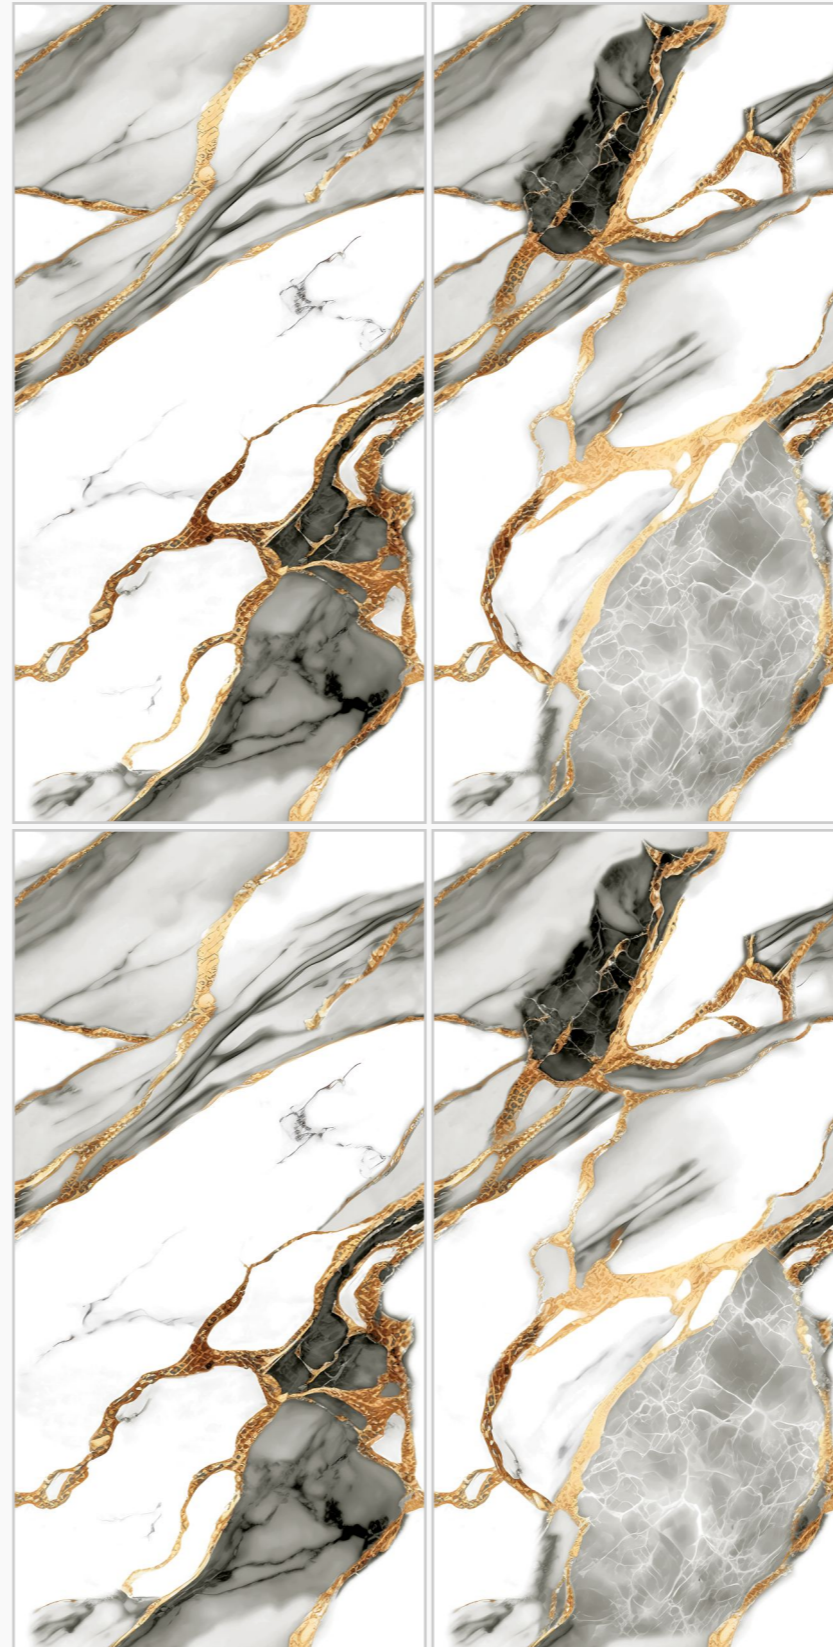

**NEWTON
GREEN**

SIZE
600X1200MM

SURFACE
GLOSSY FINISH

RANDOM
03 FACES

BACK TO INDEX

exclusive[®]
Collection

www.superagranito.com

Supera[®]
Granito