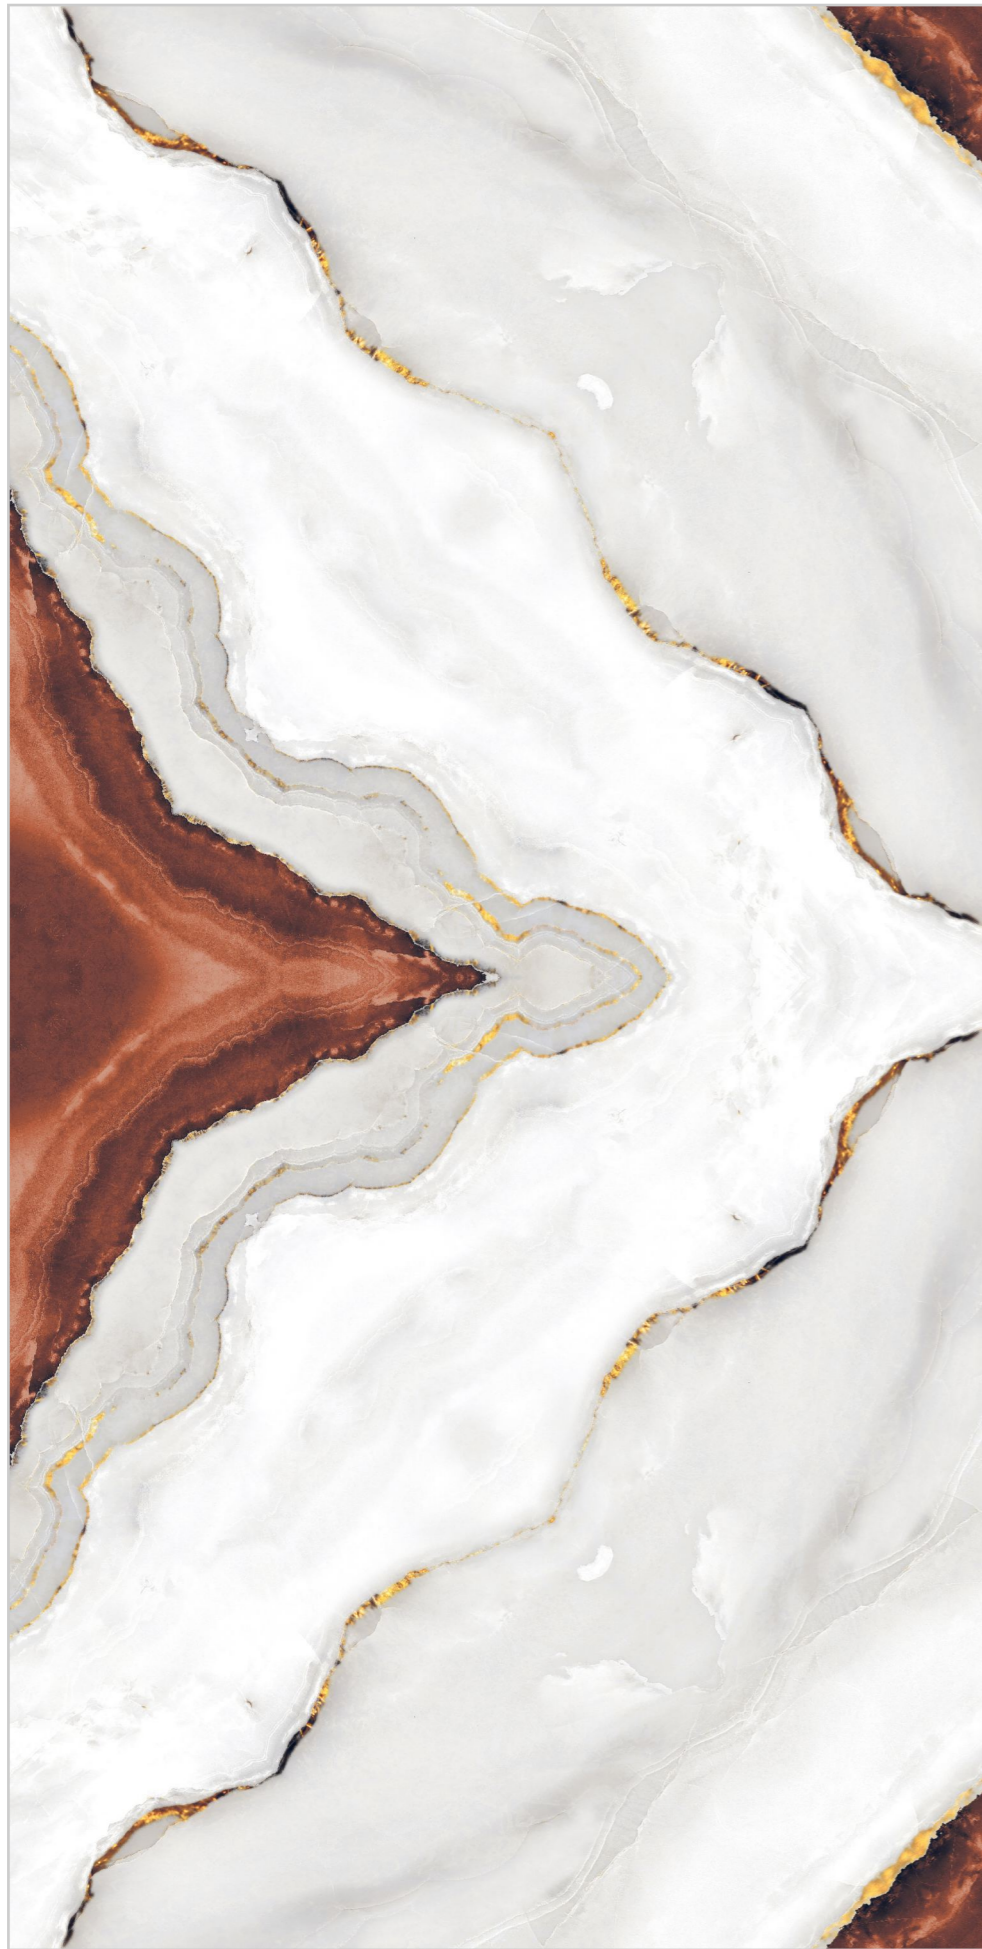

**CROWN
TEAL**

SIZE
600X1200MM

SURFACE
GLOSSY FINISH

BACK TO INDEX

exclusive
Collection

www.superagranito.com

CROWN TEAL

Supera[®]
Granito