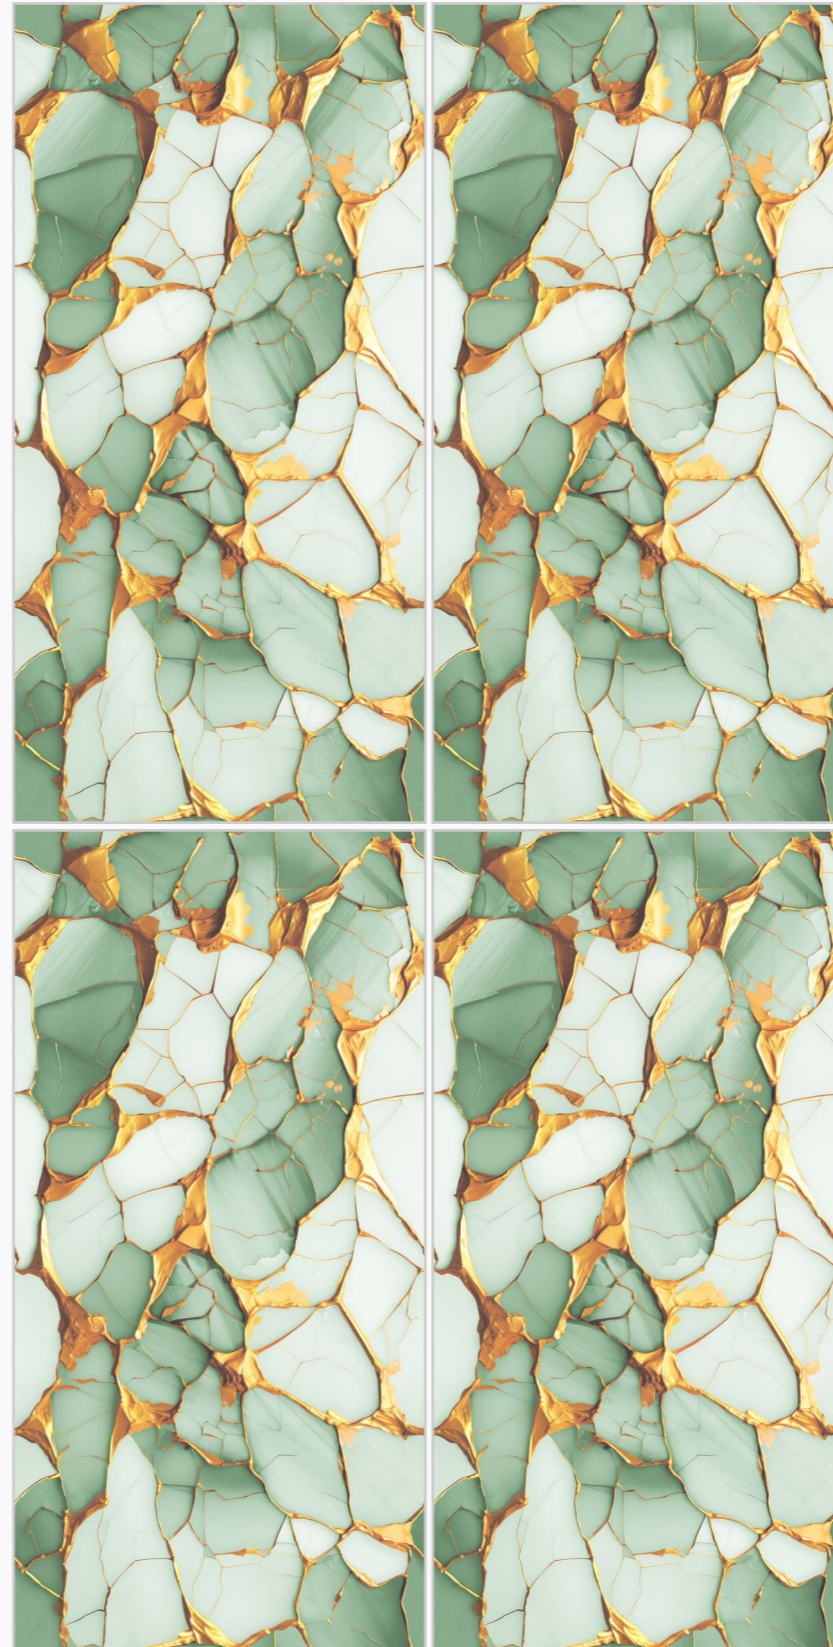

Supera®
Granito

**KOLAR GOLD
GREEN**

SIZE
600X1200MM

SURFACE
GLOSSY FINISH

BACK TO INDEX

exclusive
Collection

www.superagranito.com