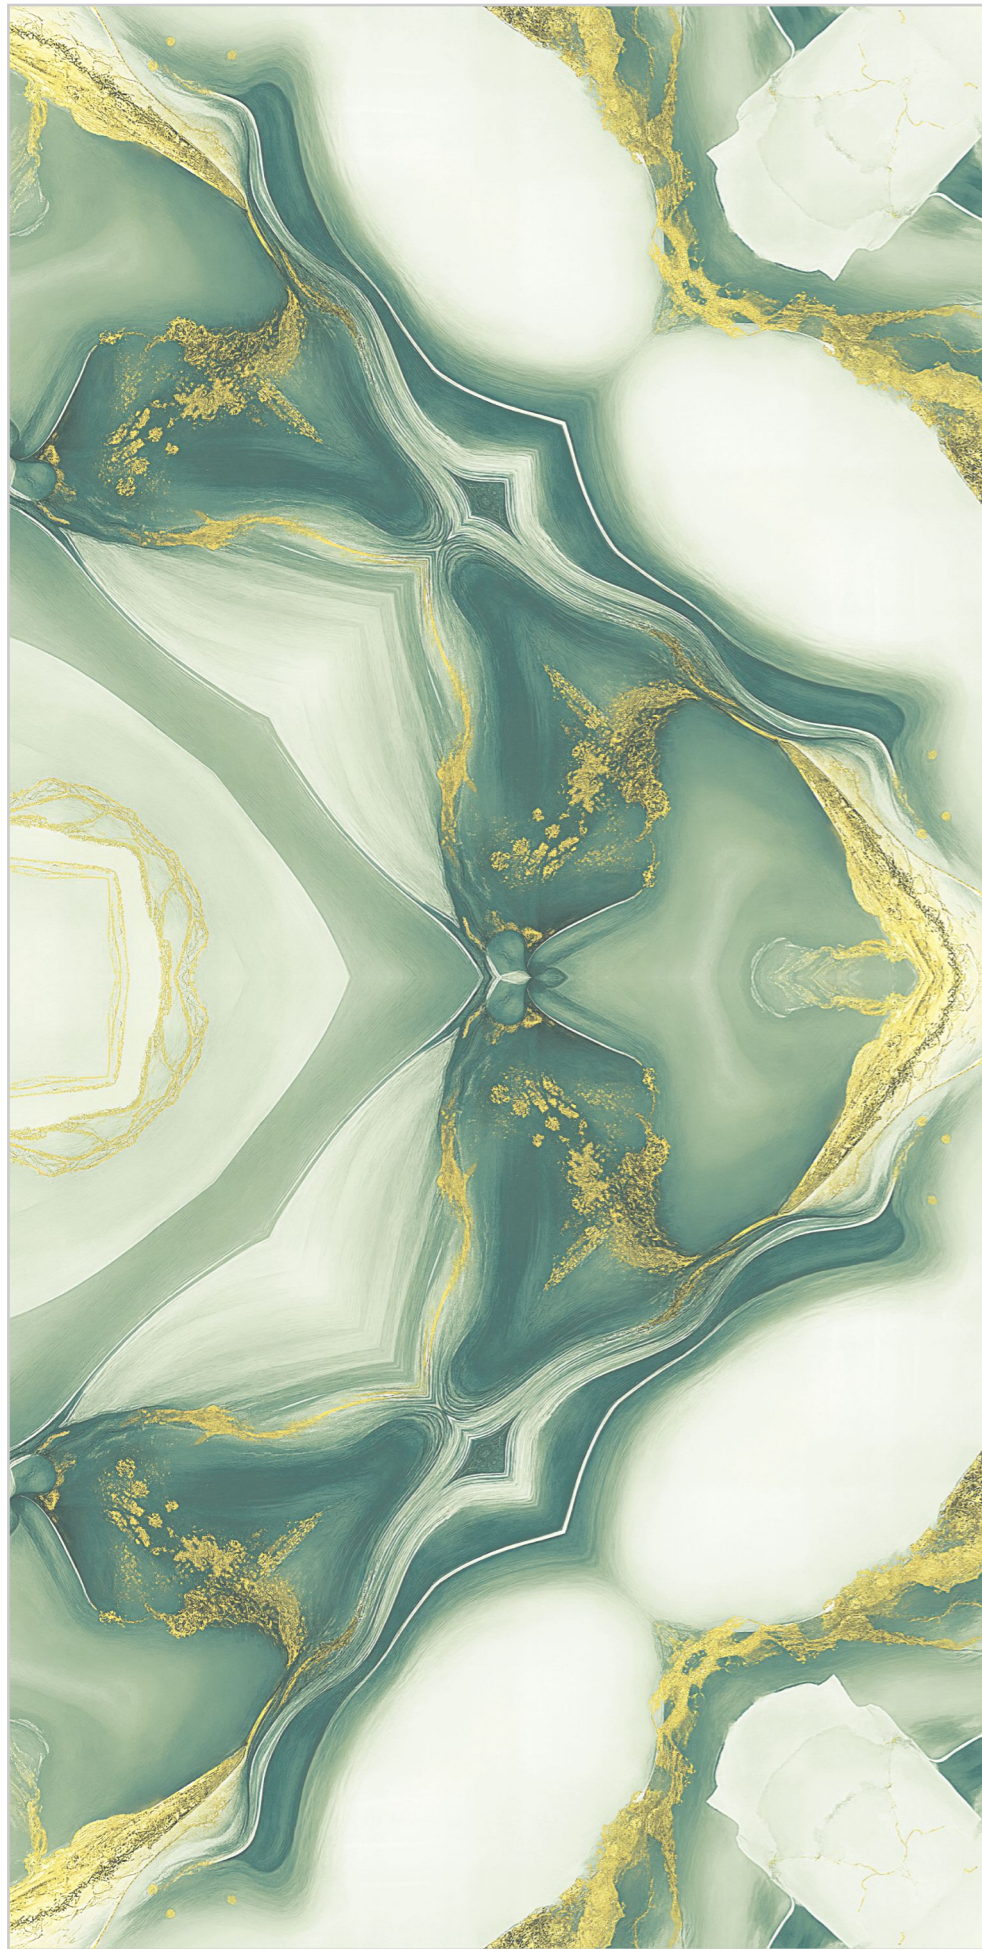

Supera®
Granito

**HAYPER
GREEN**

SIZE
600X1200MM

SURFACE
GLOSSY FINISH

BACK TO INDEX

exclusive®
Collection

www.superagranito.com