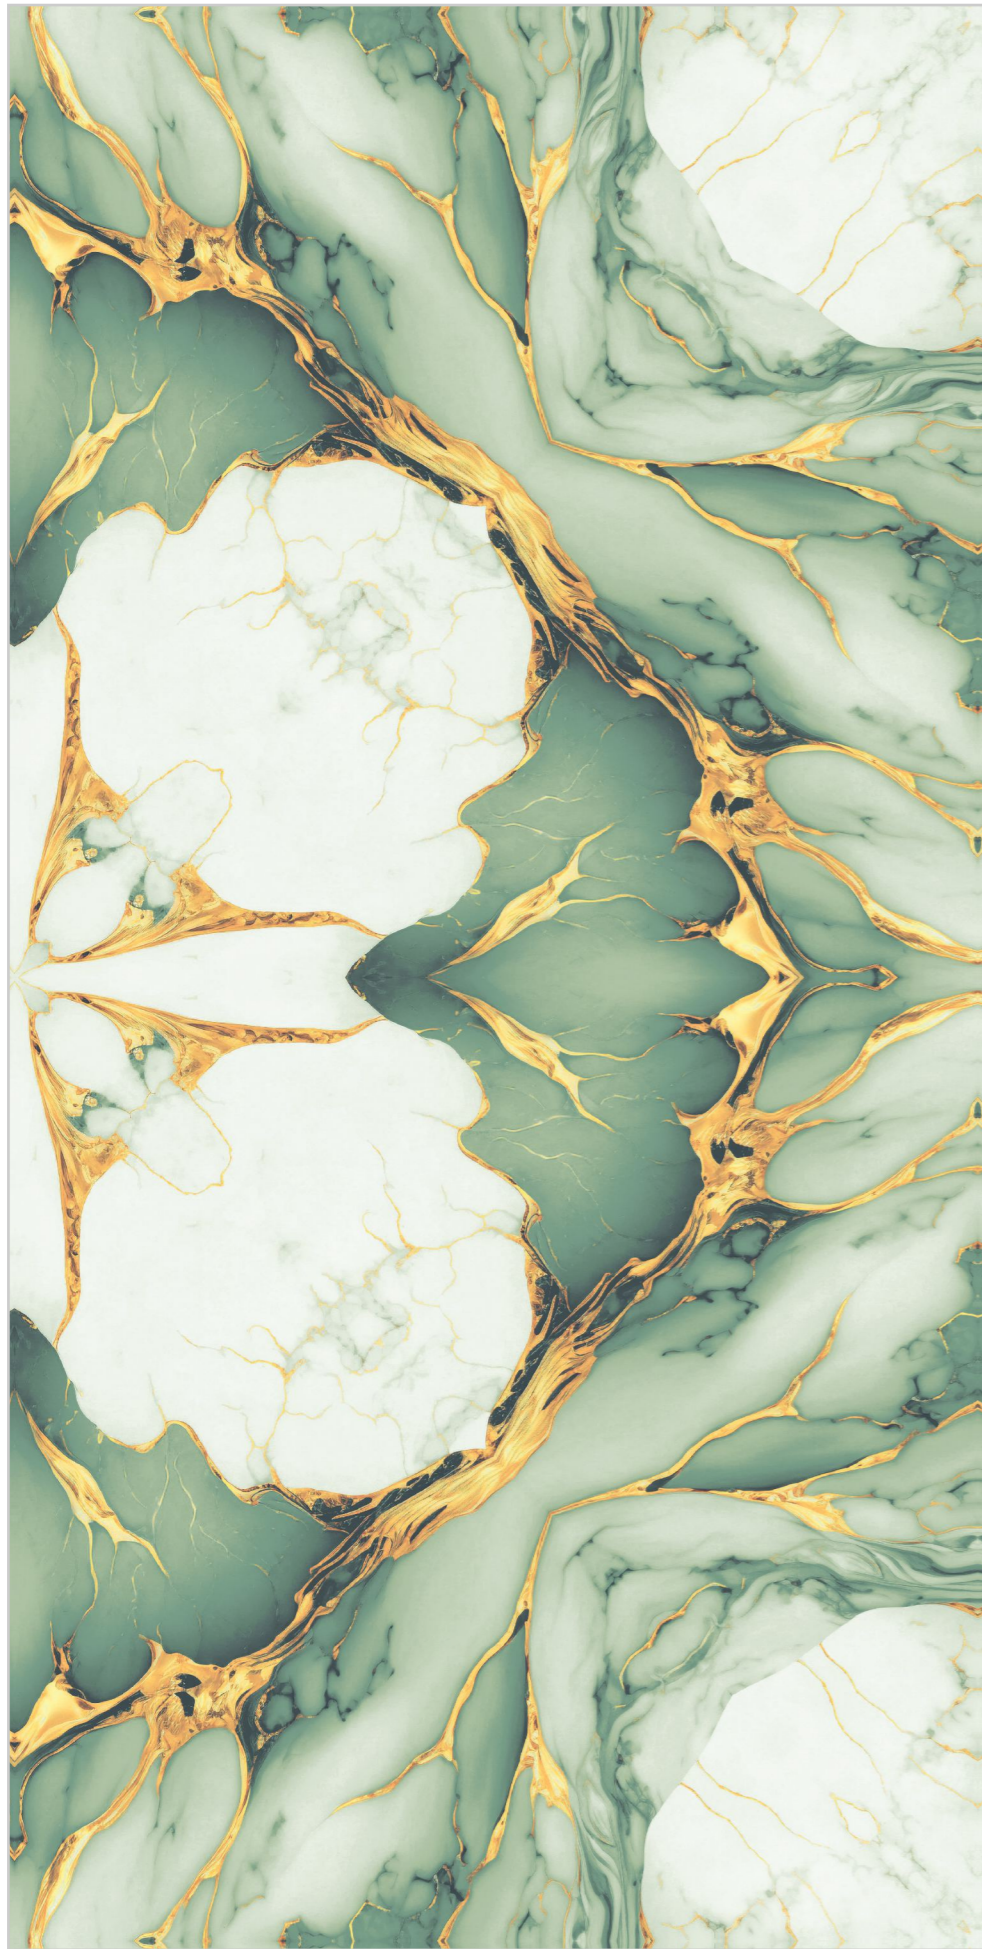

SIZE
600X1200MM

SURFACE
GLOSSY FINISH

BACK TO INDEX

exclusive[®]
Collection

www.superagranito.com

Supera[®]
Granito

**SHOPHIA
GREEN**

SIZE
600X1200MM