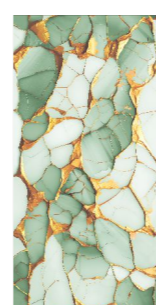

FORSTER RED

EDICA

FAIRY AQUA

FAIRY GREEN

NEWTON GREEN

QOTA BLACK

QOTA BLUE

WINK BLUE

DALLAS BLUE

DALLAS COCO

TURKIS BLACK

TURKIS BLUE

EXOTICA AQUA

KOLAR GOLD AQUA

KOLAR GOLD BLUE

KOLAR GOLD GREEN

KOLAR GOLD GREY

Supera[®]
Granito

**BELLA
REDA**

SIZE
600X1200MM

SURFACE
GLOSSY FINISH

BACK TO INDEX

exclusive
Collection

www.superagranito.com