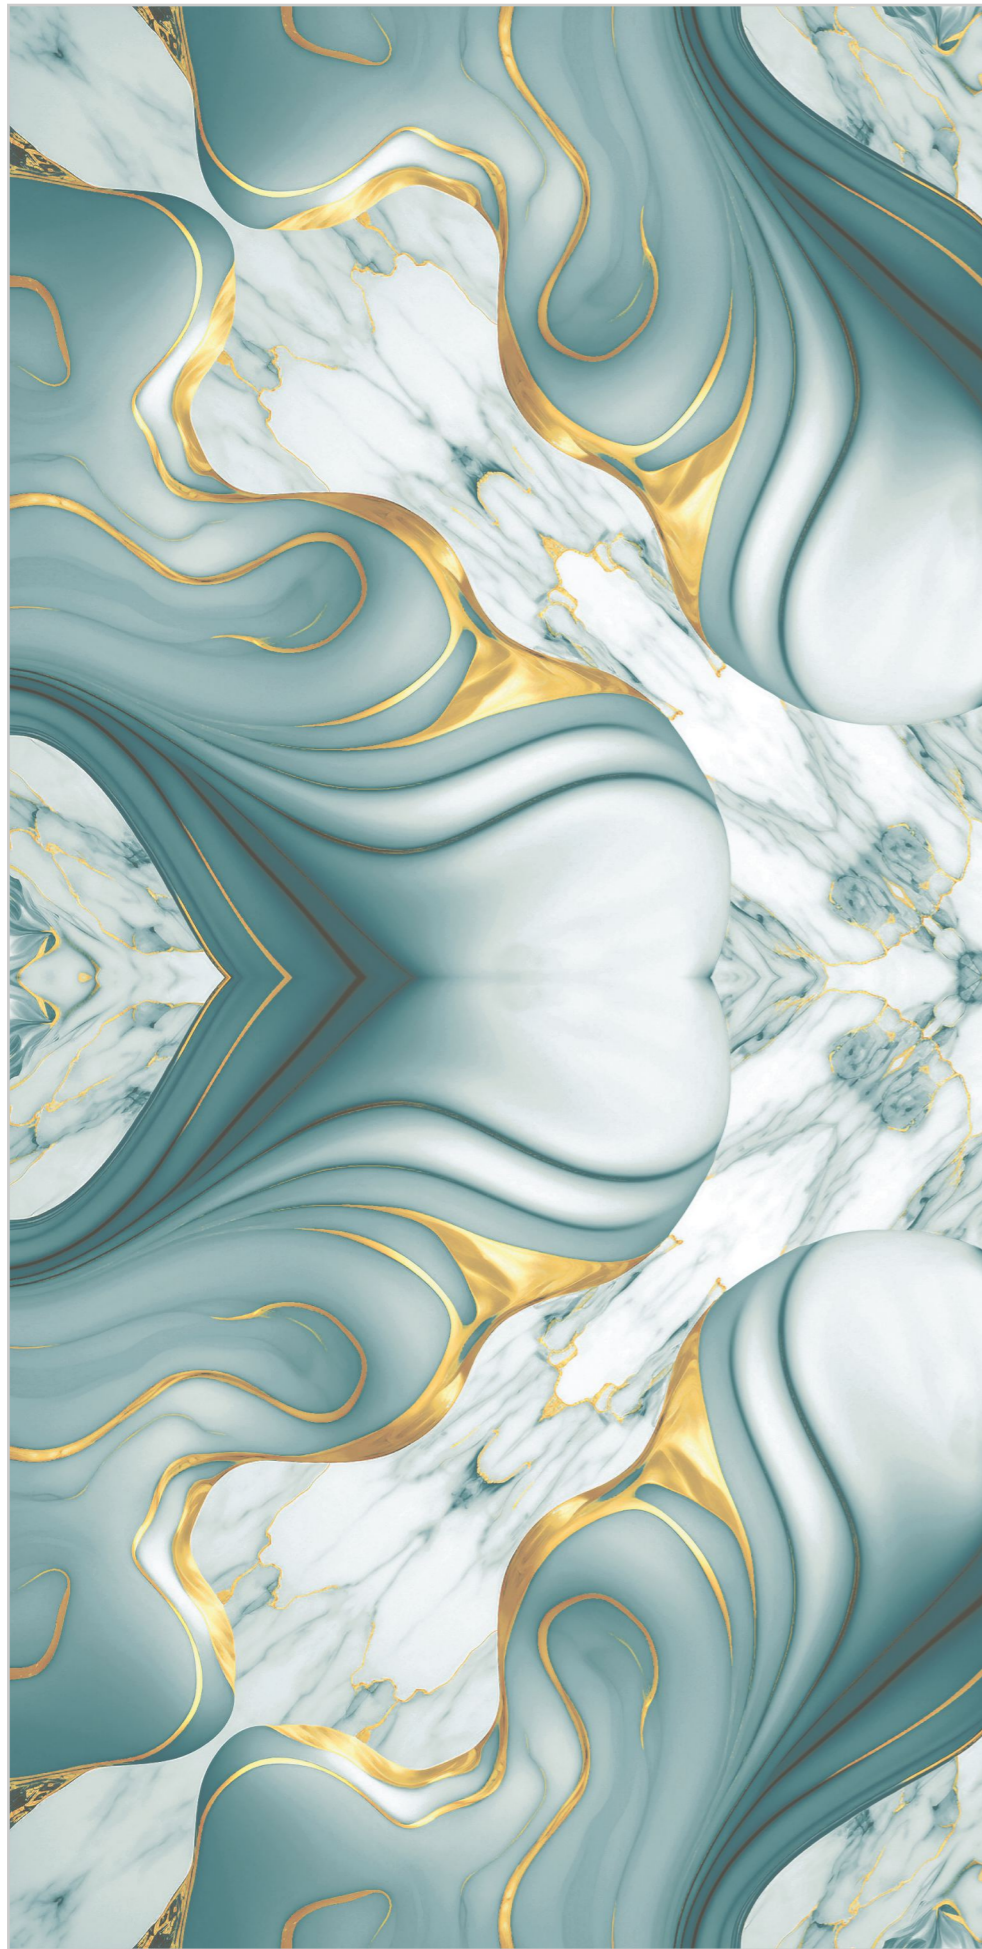

Supera®
Granito

**MICOLA
TEAL**

SIZE
600X1200MM

SURFACE
GLOSSY FINISH

BACK TO INDEX

exclusive
Collection

www.superagranito.com