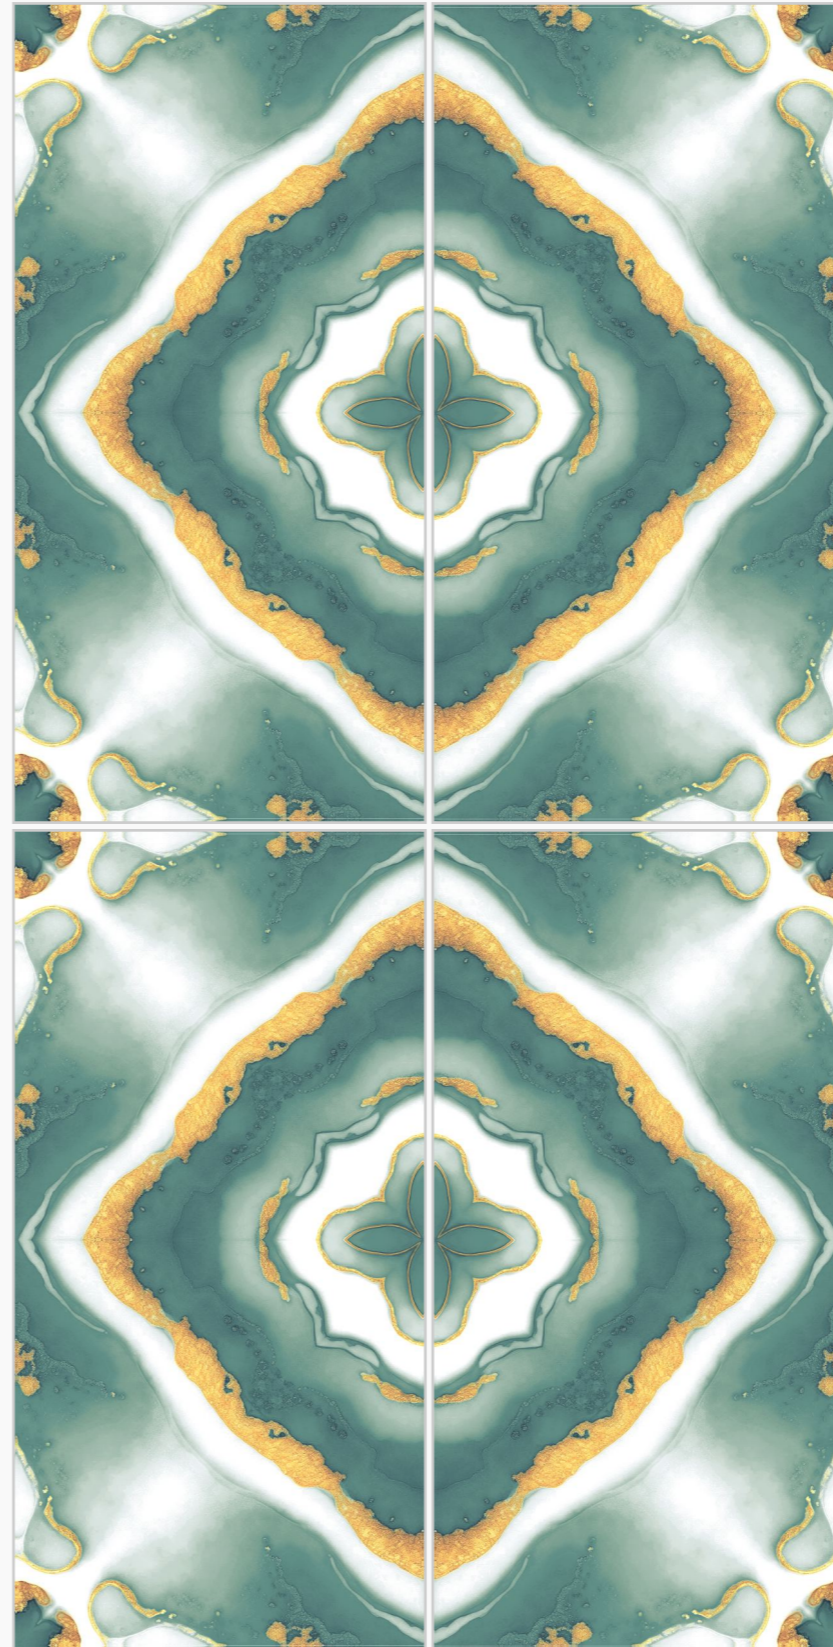

KOLAR GOLD GREY

Supera[®]
Granito

**BELLA
REDA**

SIZE
600X1200MM

SURFACE
GLOSSY FINISH

BACK TO INDEX

exclusive
Collection

www.superagranito.com

BELLA REDA

Supera[®]
Granito

**COSMIC
AUQA**

SIZE
600X1200MM

SURFACE
GLOSSY FINISH

BACK TO INDEX

exclusive[®]
Collection

www.superagranito.com