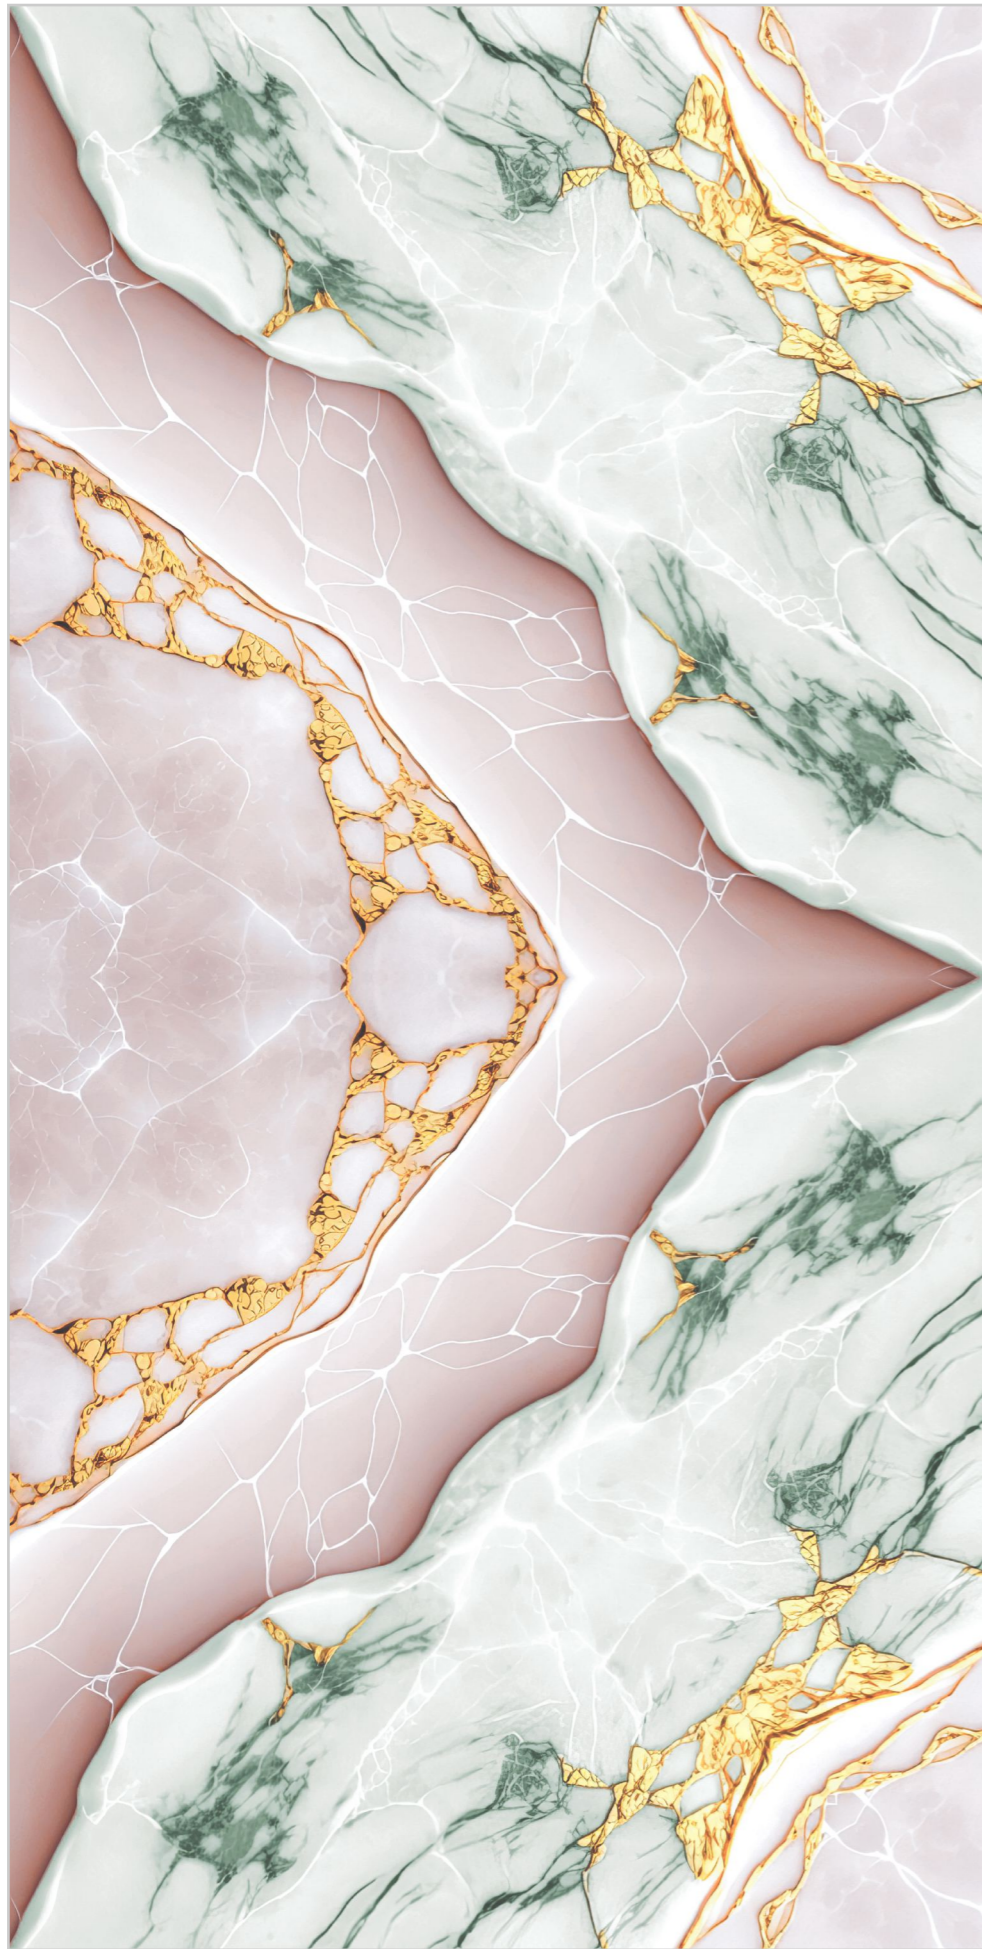

ROSSO BLUE

Supera[®]
Granito

**ROSSO
GREEN**

SIZE
600X1200MM

SURFACE
GLOSSY FINISH

BACK TO INDEX

exclusive
Collection

www.superagranito.com