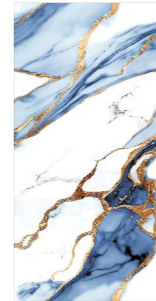

FORSTER RED

EDICA

FAIRY AQUA

FAIRY GREEN

NEWTON GREEN

QOTA BLACK

QOTA BLUE

WINK BLUE

KOLAR GOLD GREY

Supera[®]
Granito

**BELLA
REDA**

SIZE
600X1200MM

SURFACE
GLOSSY FINISH

BACK TO INDEX

exclusive
Collection

www.superagranito.com