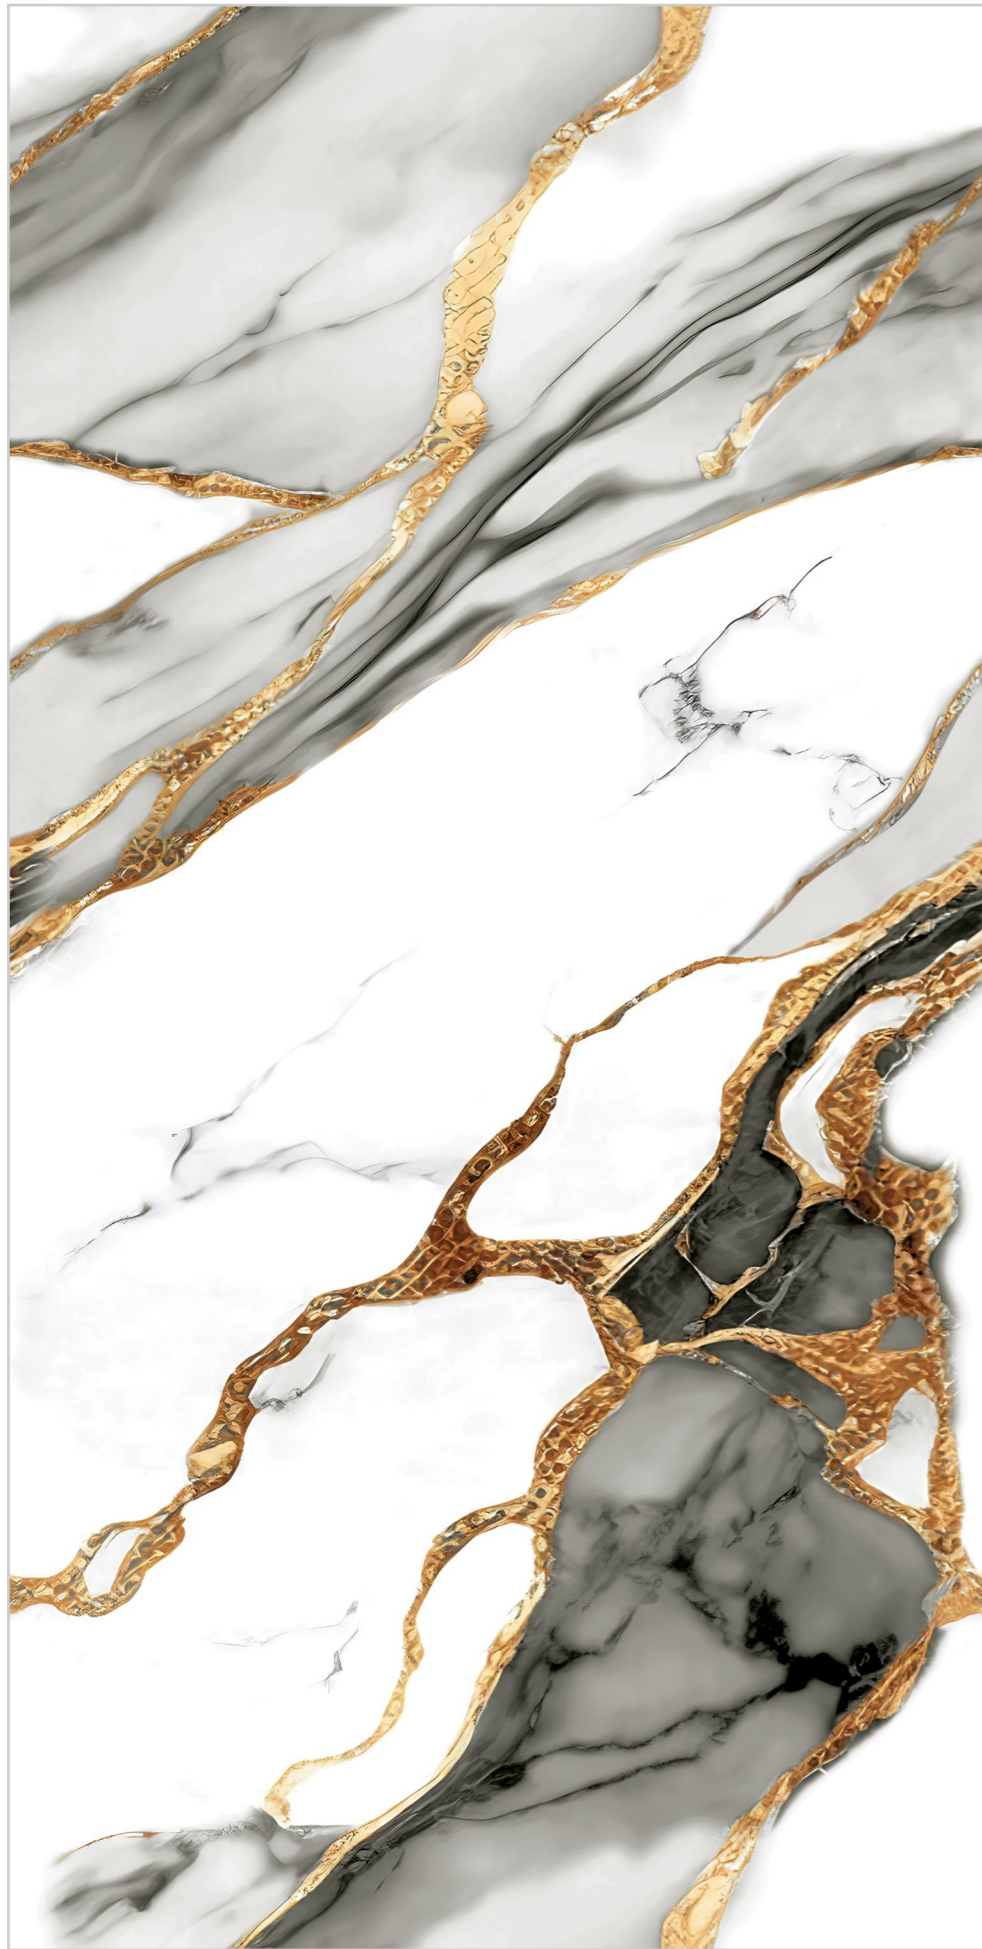

**NEWTON
GREEN**

SIZE
600X1200MM

SURFACE
GLOSSY FINISH

RANDOM
03 FACES

BACK TO INDEX

exclusive[®]
Collection

www.superagranito.com

Supera[®]
Granito