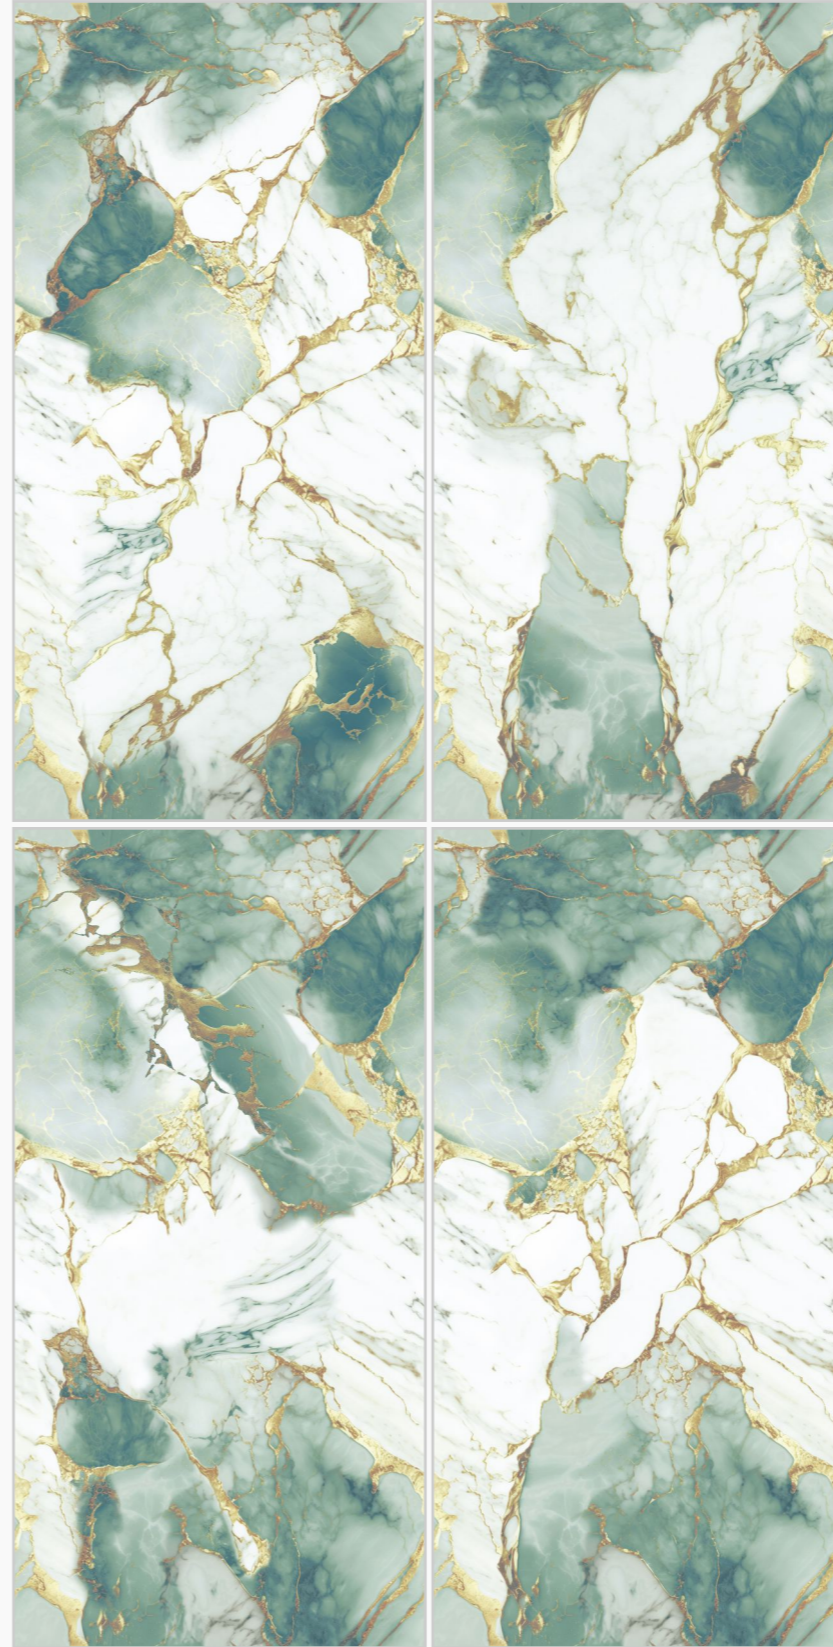

**FAIRY
AQUA**

SIZE
600X1200MM

SURFACE
GLOSSY FINISH

RANDOM
04 FACES

BACK TO INDEX

exclusive
Collection

www.superagranito.com

Supera[®]
Granito