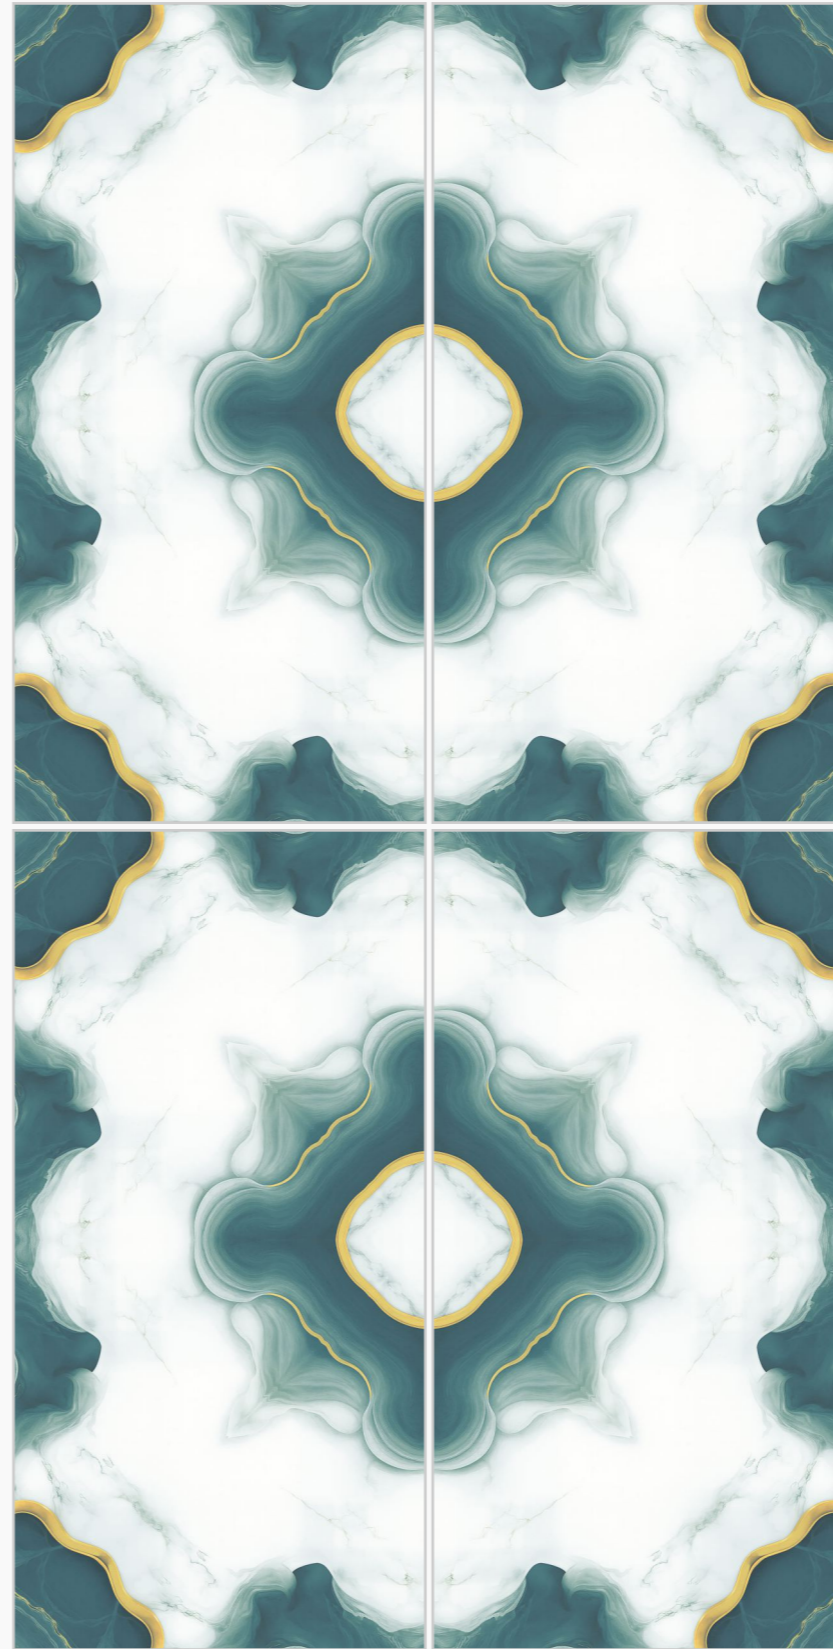

Supera®
Granito

**WELLS
GREEN**

SIZE
600X1200MM

SURFACE
GLOSSY FINISH

BACK TO INDEX

exclusive
Collection

www.superagranito.com