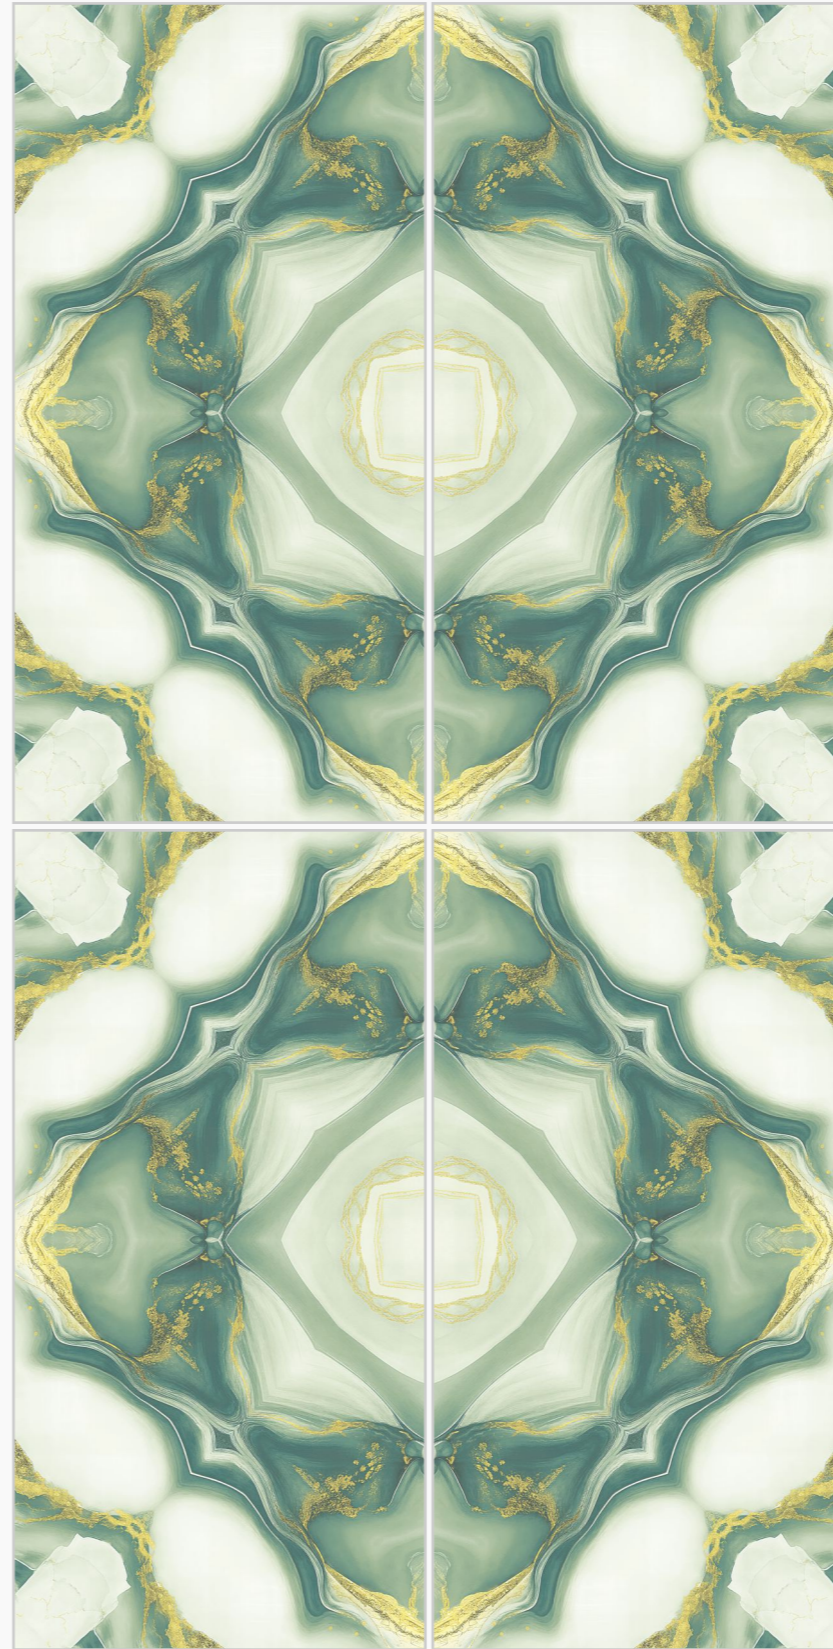

Supera®
Granito

**HAYPER
GREEN**

SIZE
600X1200MM

SURFACE
GLOSSY FINISH

BACK TO INDEX

exclusive®
Collection

www.superagranito.com