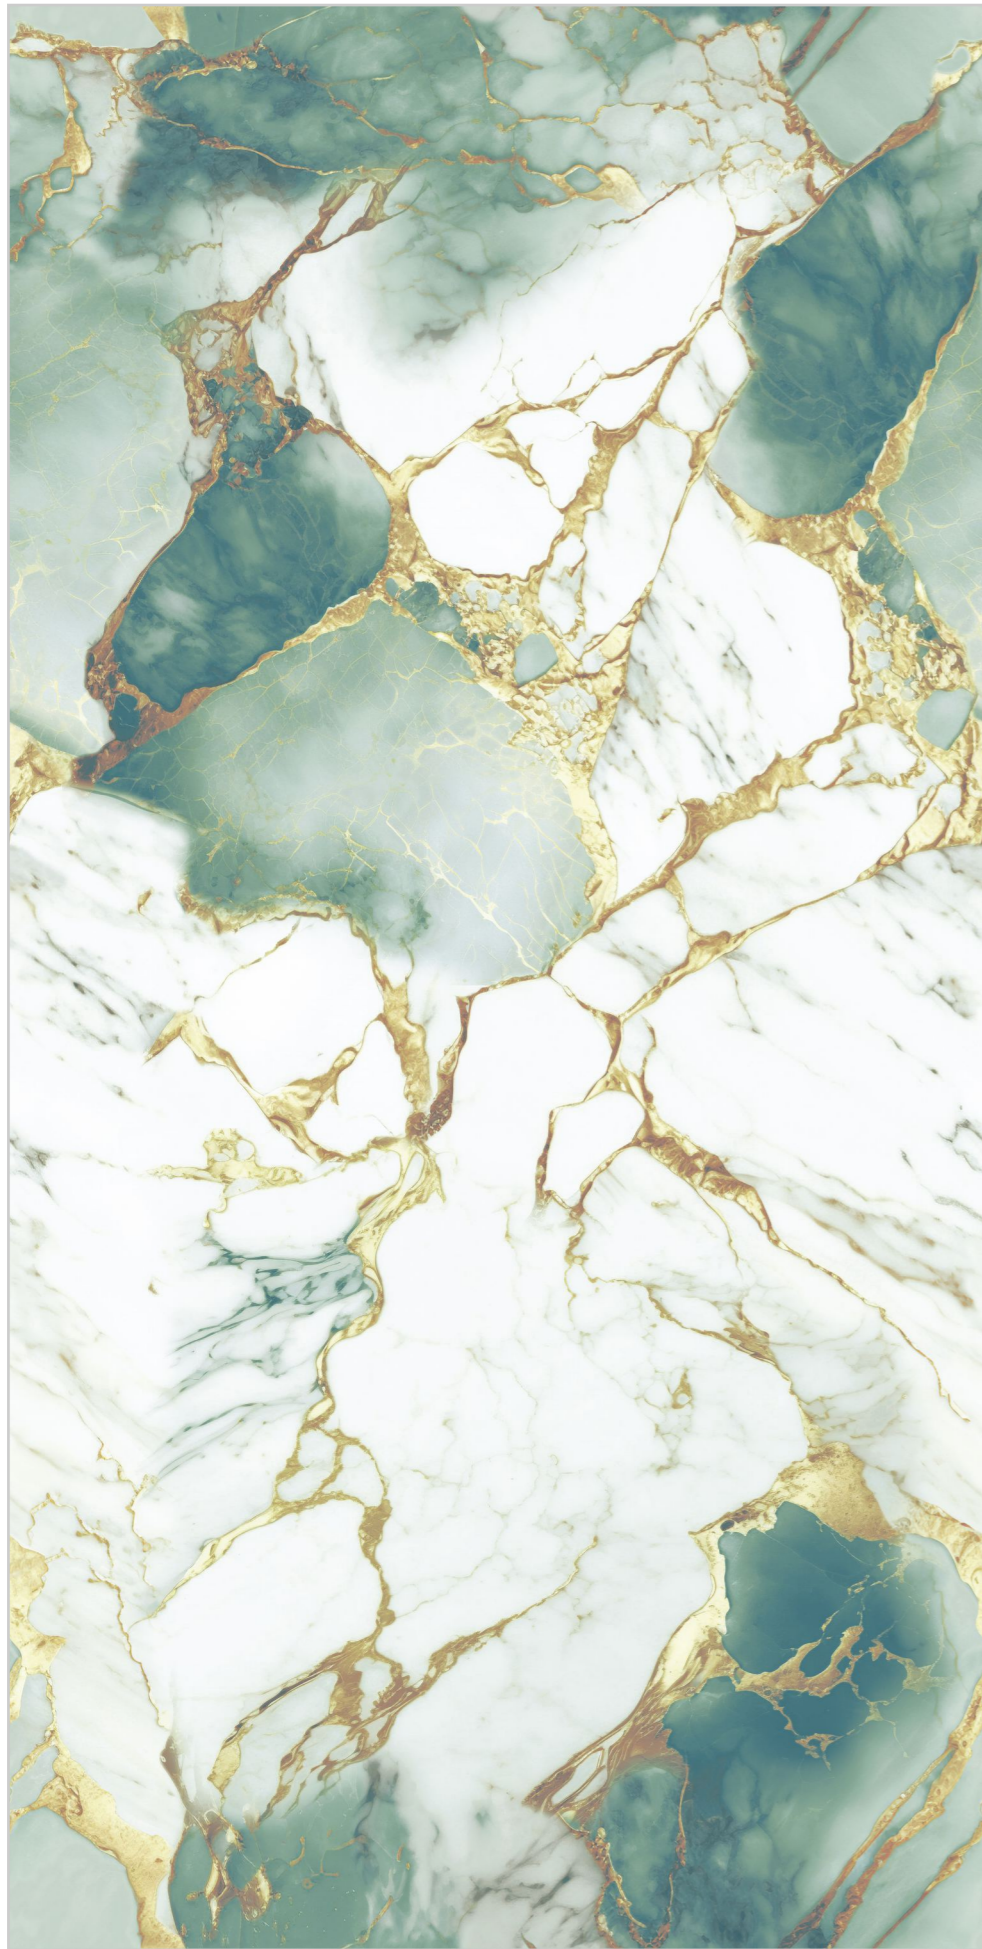

**FAIRY
AQUA**

SIZE
600X1200MM

SURFACE
GLOSSY FINISH

RANDOM
04 FACES

BACK TO INDEX

exclusive
Collection

www.superagranito.com

Supera[®]
Granito