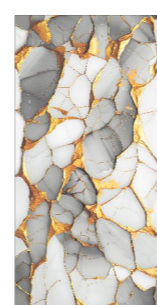

FORSTER RED

EDICA

FAIRY AQUA

FAIRY GREEN

NEWTON GREEN

QOTA BLACK

QOTA BLUE

WINK BLUE

DALLAS BLUE

DALLAS COCO

TURKIS BLACK

TURKIS BLUE

EXOTICA AQUA

KOLAR GOLD AQUA

KOLAR GOLD BLUE

KOLAR GOLD GREEN

KOLAR GOLD GREY

Supera[®]
Granito

**BELLA
REDA**

SIZE
600X1200MM

SURFACE
GLOSSY FINISH

BACK TO INDEX

exclusive
Collection

www.superagranito.com