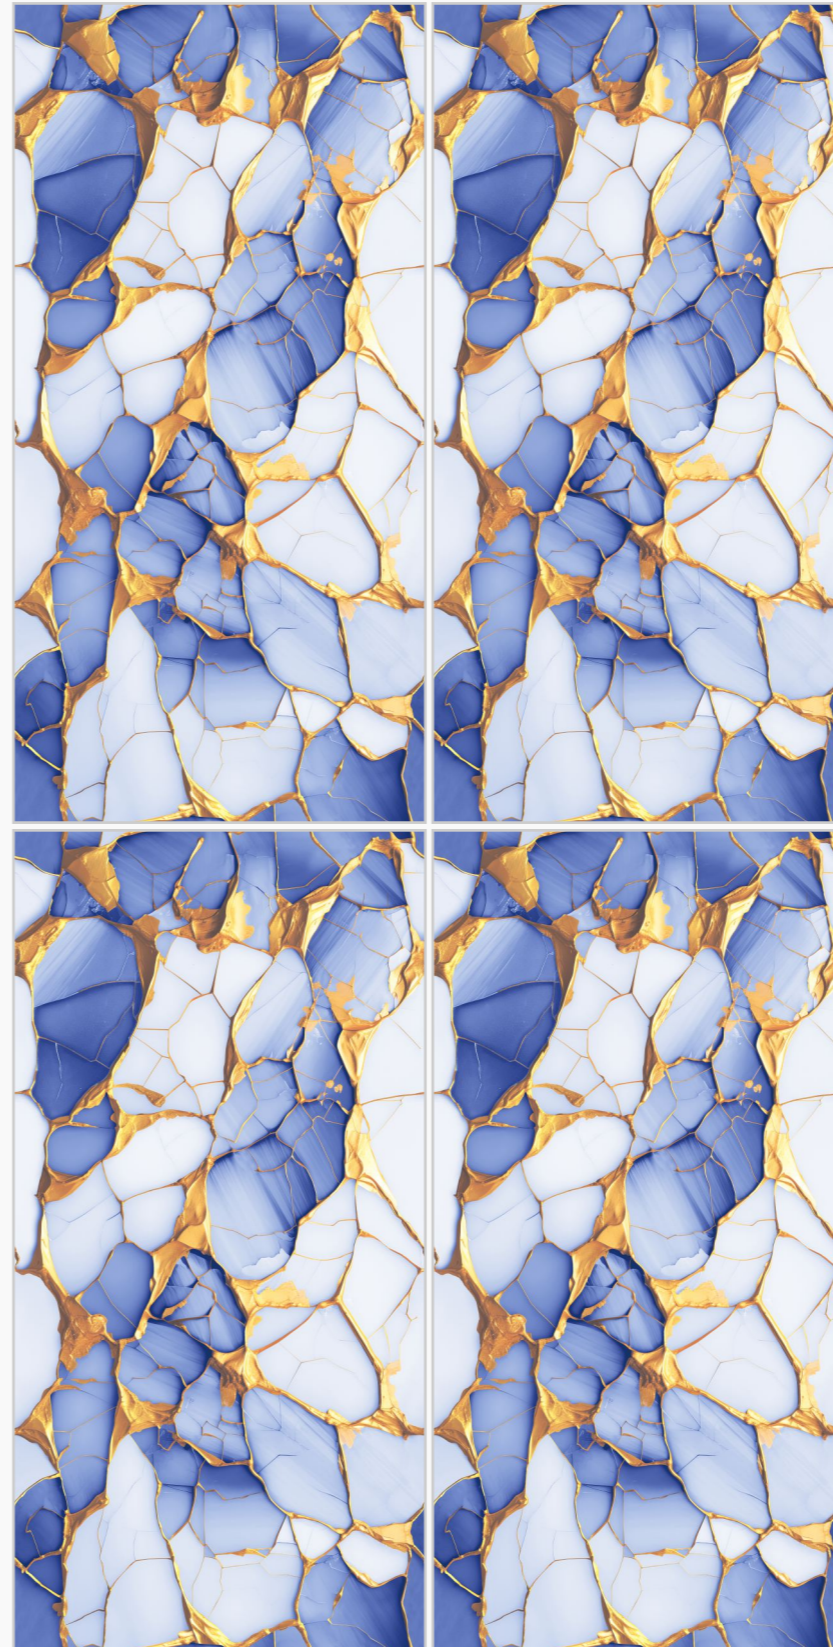

SURFACE
GLOSSY FINISH

BACK TO INDEX

exclusive
Collection

www.superagranito.com

KOLAR GOLD AQUA

Supera[®]
Granito

**KOLAR GOLD
BLUE**

SIZE
600X1200MM