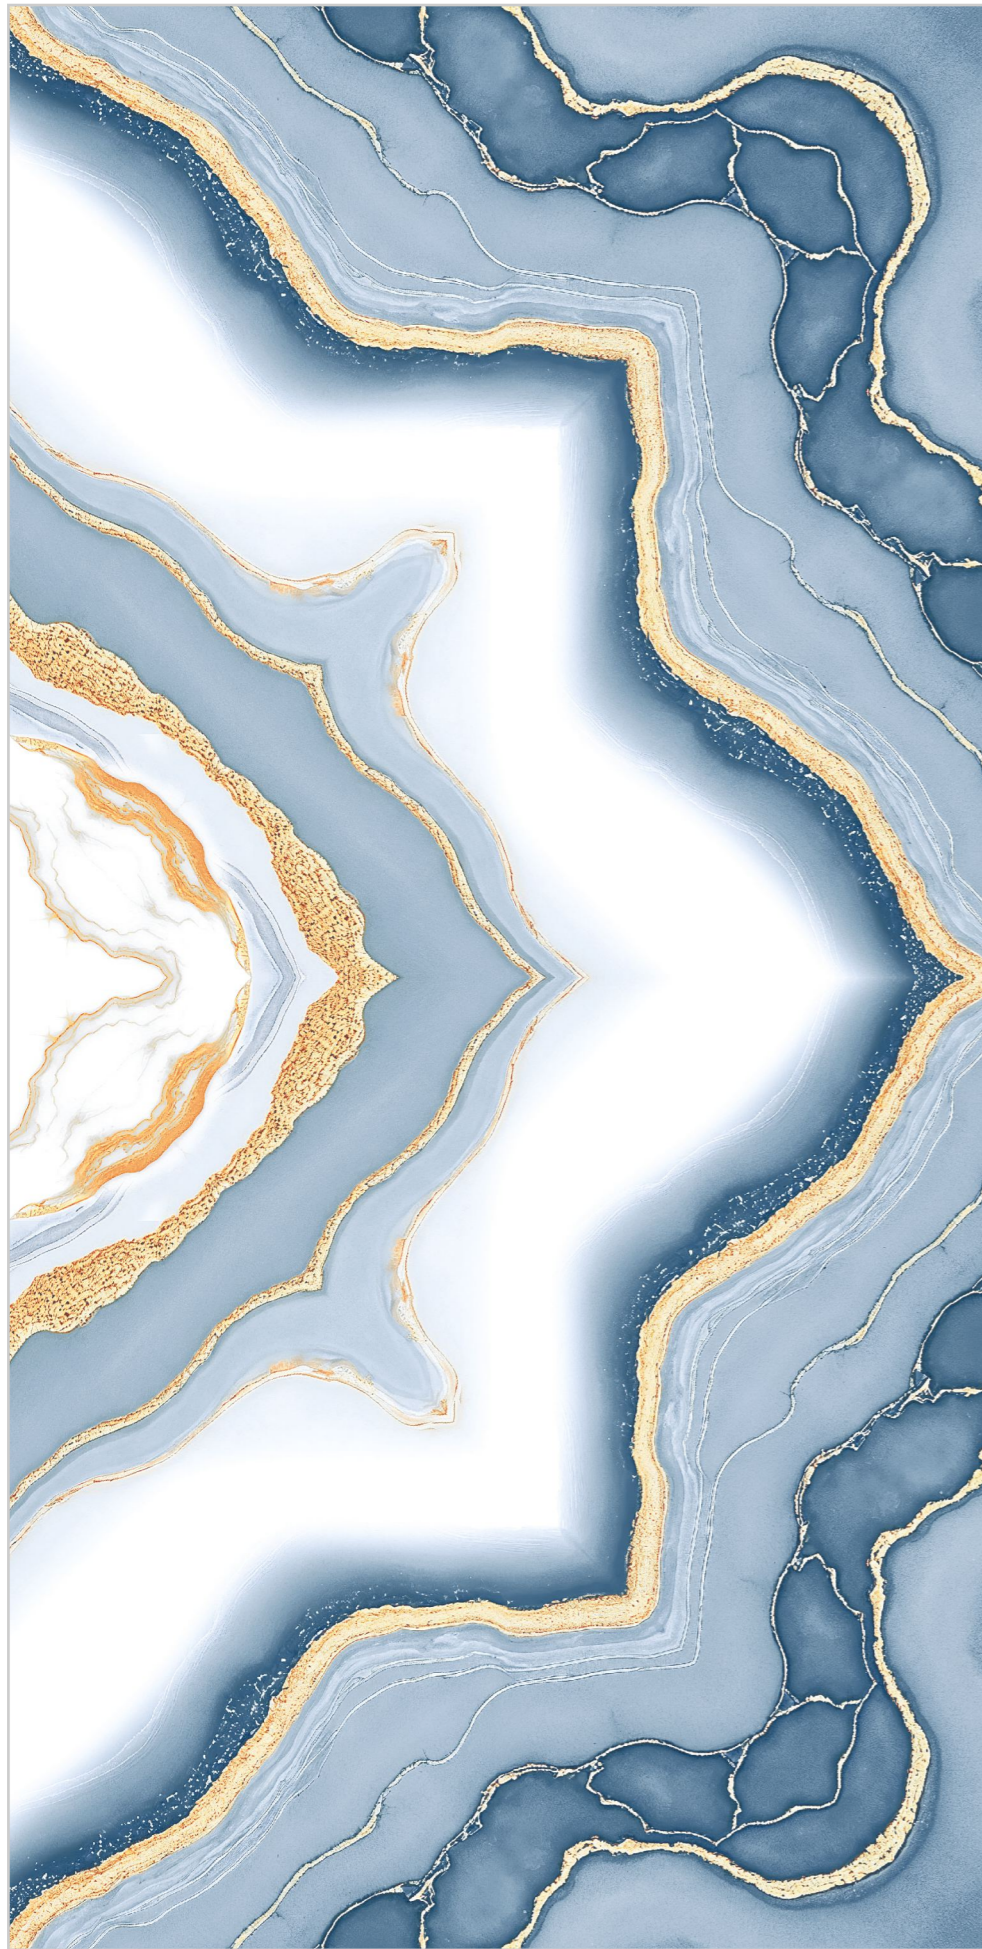

Supera®
Granito

**ROSSO
BLUE**

SIZE
600X1200MM

SURFACE
GLOSSY FINISH

BACK TO INDEX

exclusive
Collection

www.superagranito.com