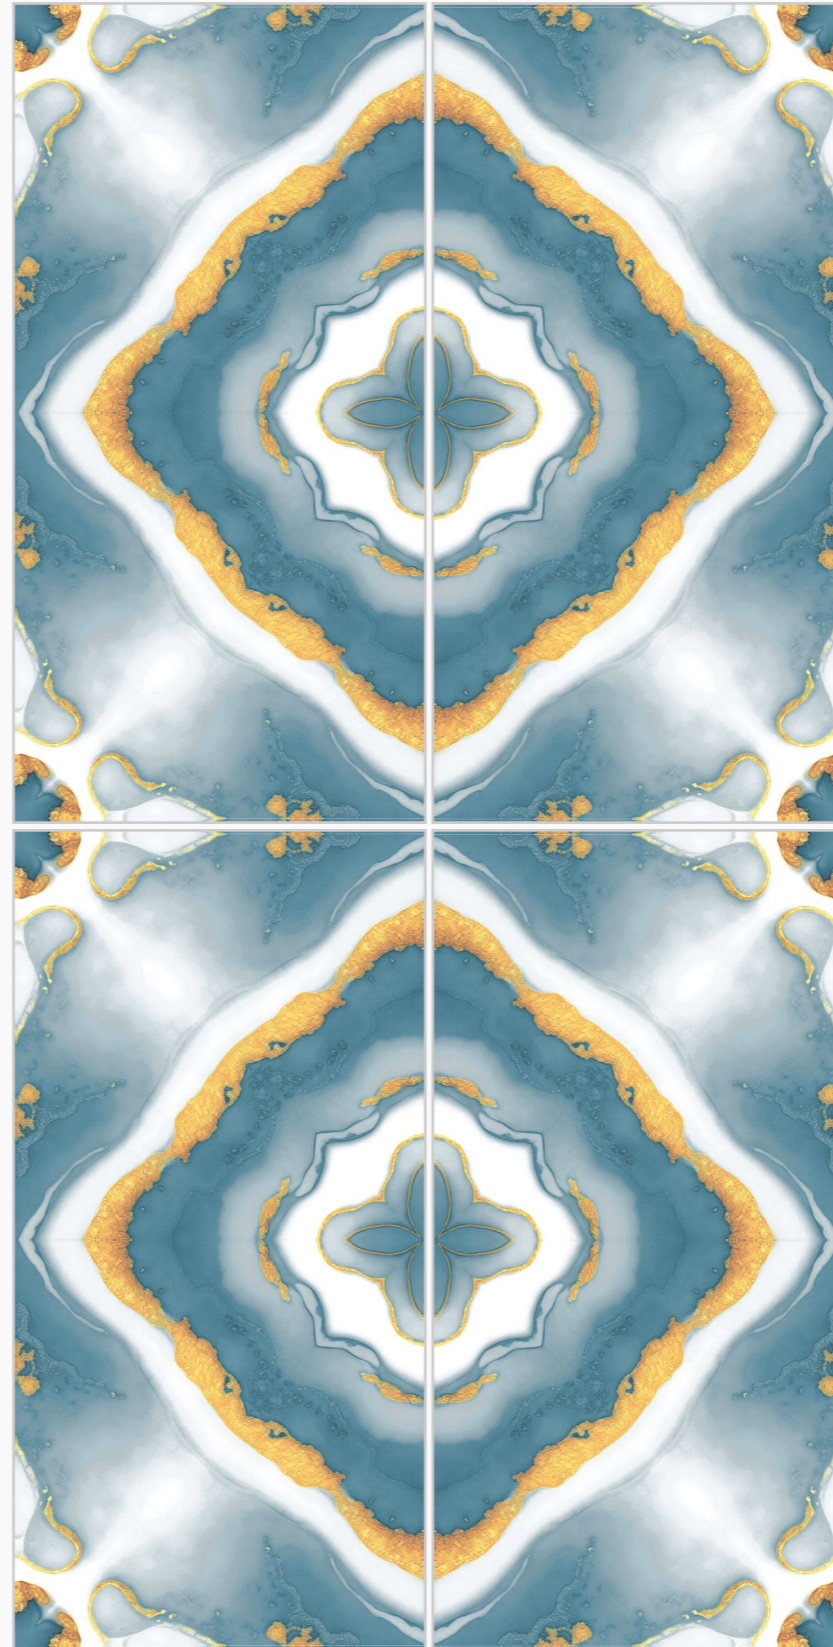

KOLAR GOLD GREY

Supera[®]
Granito

**BELLA
REDA**

SIZE
600X1200MM

SURFACE
GLOSSY FINISH

BACK TO INDEX

exclusive
Collection

www.superagranito.com

BELLA REDA

Supera[®]
Granito

**COSMIC
AUQA**

SIZE
600X1200MM

SURFACE
GLOSSY FINISH

BACK TO INDEX

exclusive[®]
Collection

www.superagranito.com