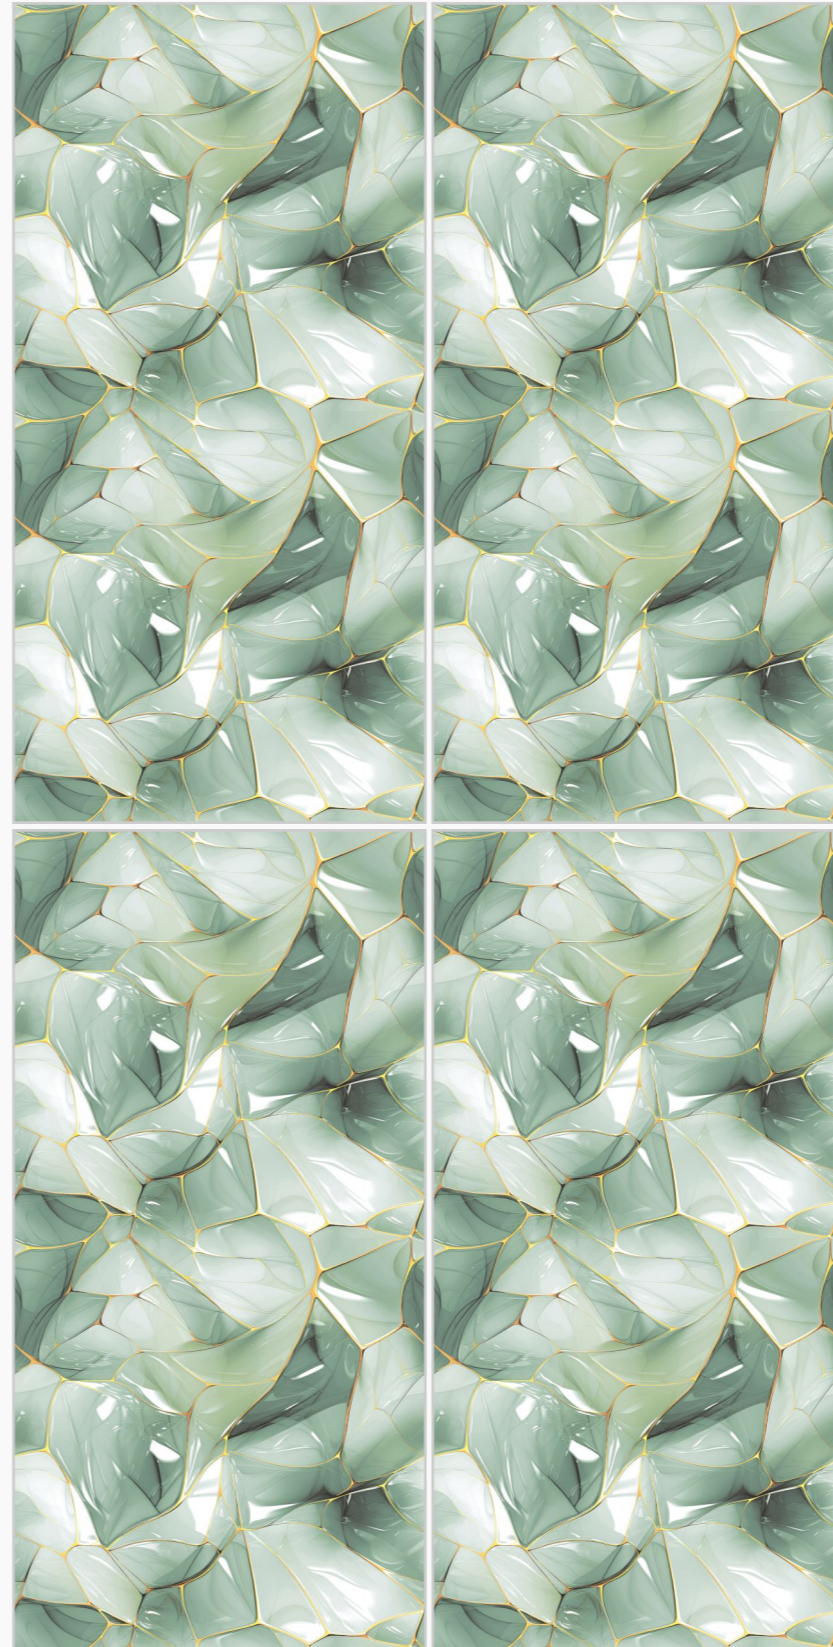

www.superagranito.com

Supera[®]
Granito

**FORSTER
BLUE**

SIZE
600X1200MM

SURFACE
GLOSSY FINISH

BACK TO INDEX

exclusive
Collection

www.superagranito.com