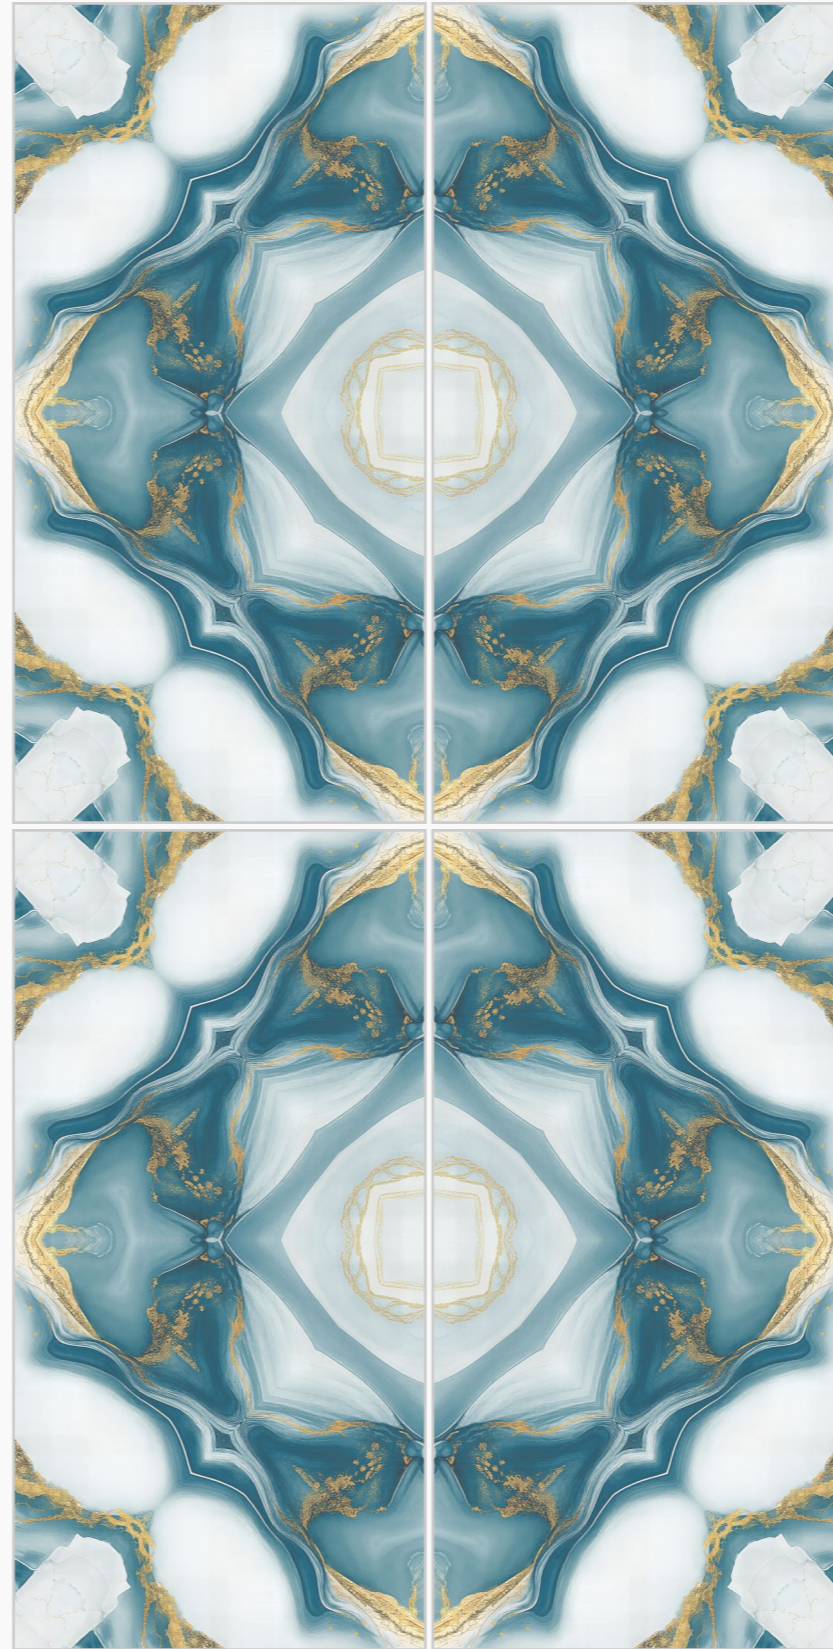

SIZE
600X1200MM

SURFACE
GLOSSY FINISH

BACK TO INDEX

exclusive[®]
Collection

www.superagranito.com

Supera[®]
Granito

**HAYPER
TEAL**

SIZE
600X1200MM