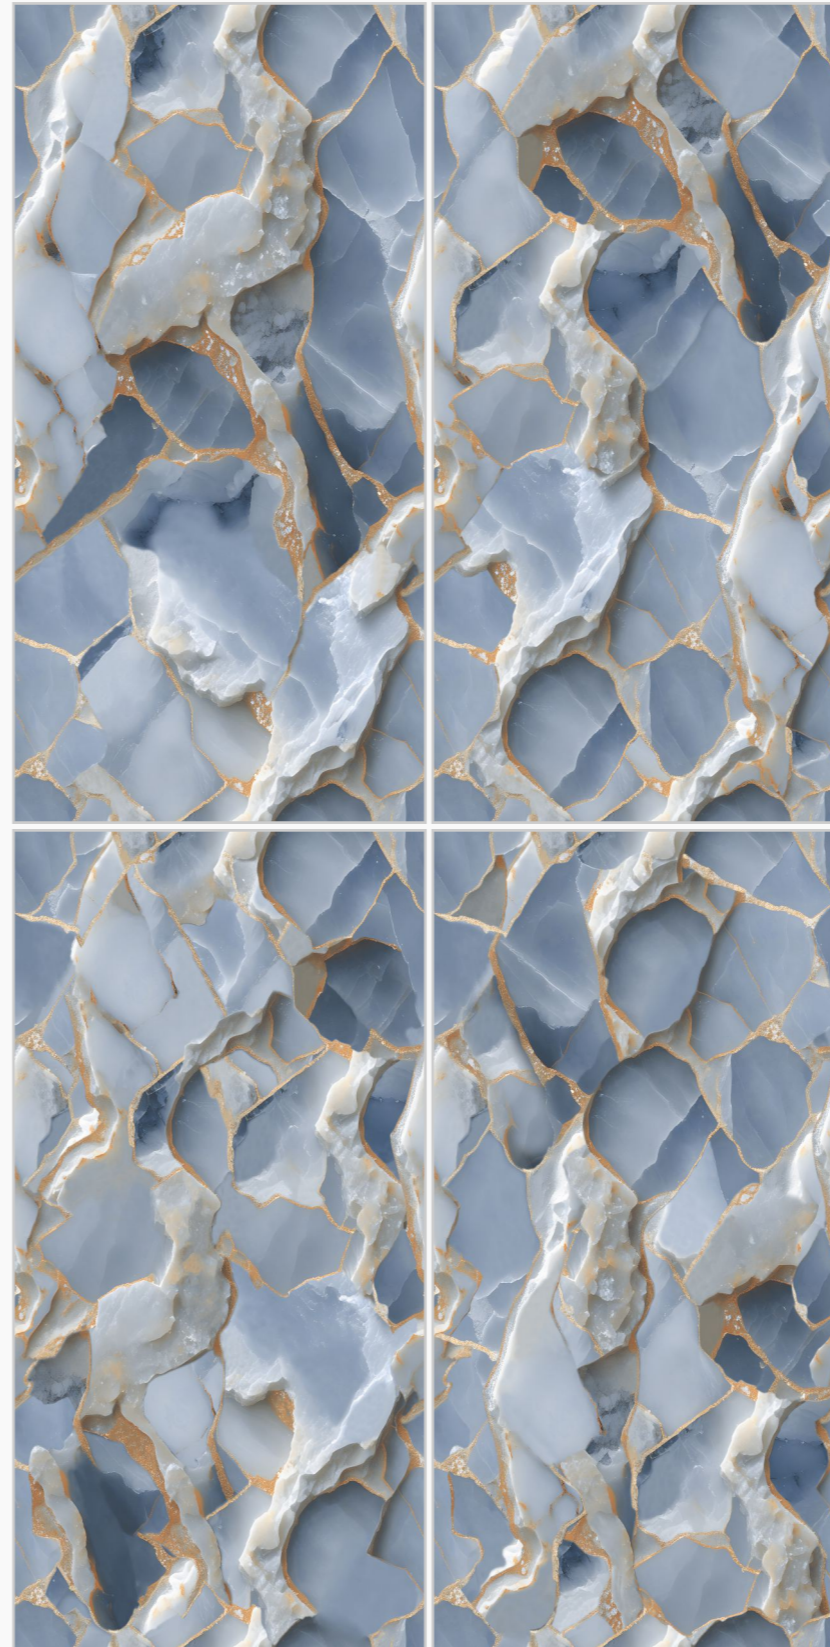

Supera[®]
Granito

**QOTA
BLUE**

SIZE
600X1200MM

SURFACE
GLOSSY FINISH

RANDOM
02 FACES

BACK TO INDEX

exclusive
Collection

www.superagranito.com