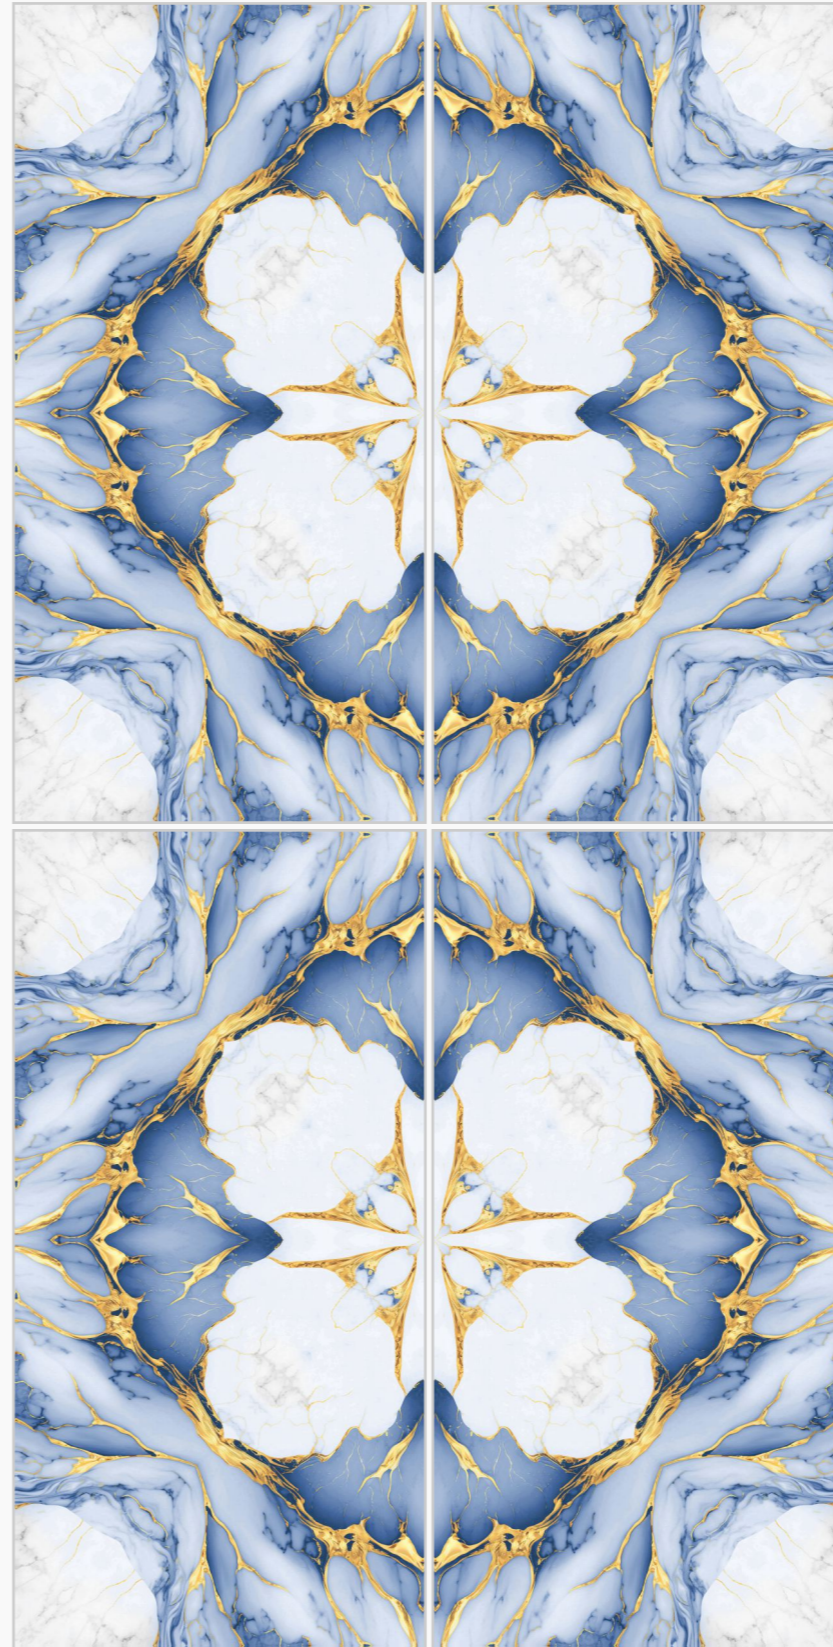

**RUBY
GREEN**

SIZE
600X1200MM

SURFACE
GLOSSY FINISH

BACK TO INDEX

exclusive
Collection

www.superagranito.com

Supera[®]
Granito

**SHOPHIA
BLUE**