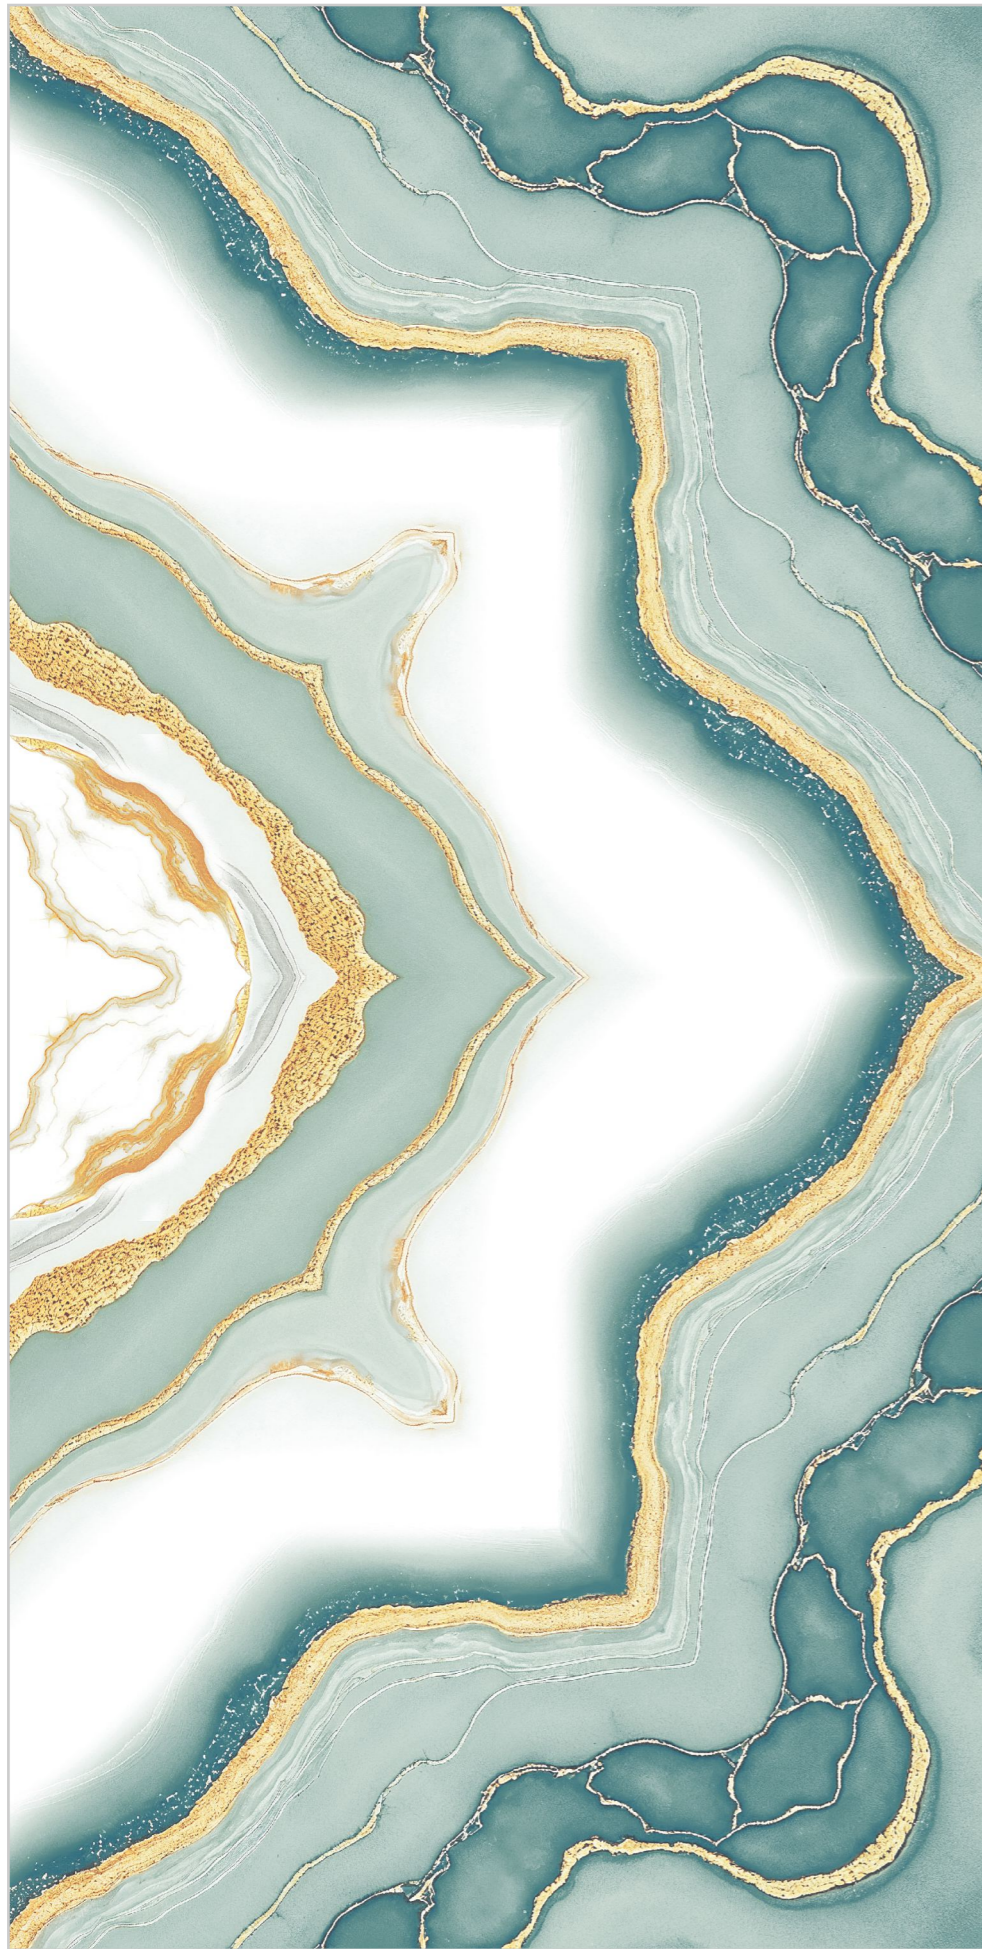

Supera®
Granito

**ROSSO
GREEN**

SIZE
600X1200MM

SURFACE
GLOSSY FINISH

BACK TO INDEX

exclusive
Collection

www.superagranito.com