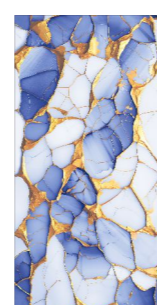

FORSTER RED

EDICA

FAIRY AQUA

FAIRY GREEN

NEWTON GREEN

QOTA BLACK

QOTA BLUE

WINK BLUE

DALLAS BLUE

DALLAS COCO

TURKIS BLACK

TURKIS BLUE

EXOTICA AQUA

KOLAR GOLD AQUA

KOLAR GOLD BLUE

KOLAR GOLD GREEN

KOLAR GOLD GREY

Supera[®]
Granito

**BELLA
REDA**

SIZE
600X1200MM

SURFACE
GLOSSY FINISH

BACK TO INDEX

exclusive
Collection

www.superagranito.com