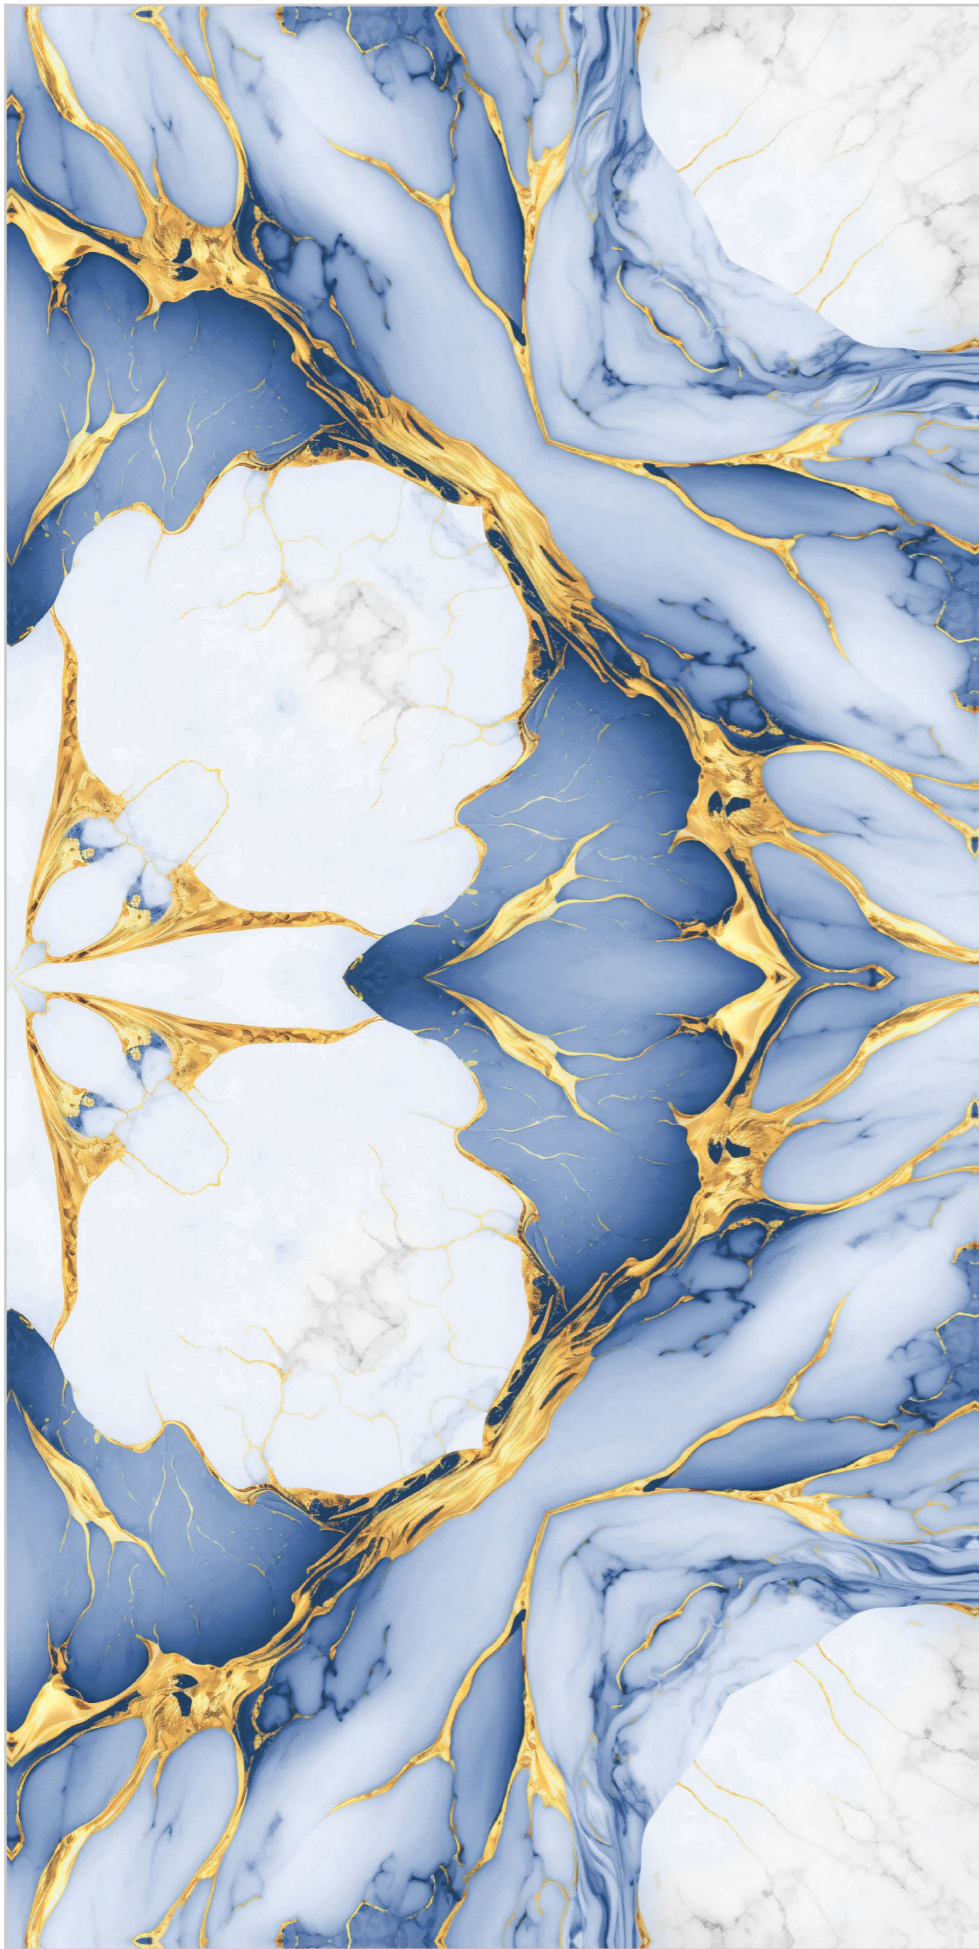

**RUBY
GREEN**

SIZE
600X1200MM

SURFACE
GLOSSY FINISH

BACK TO INDEX

exclusive
Collection

www.superagranito.com

Supera[®]
Granito

**SHOPHIA
BLUE**