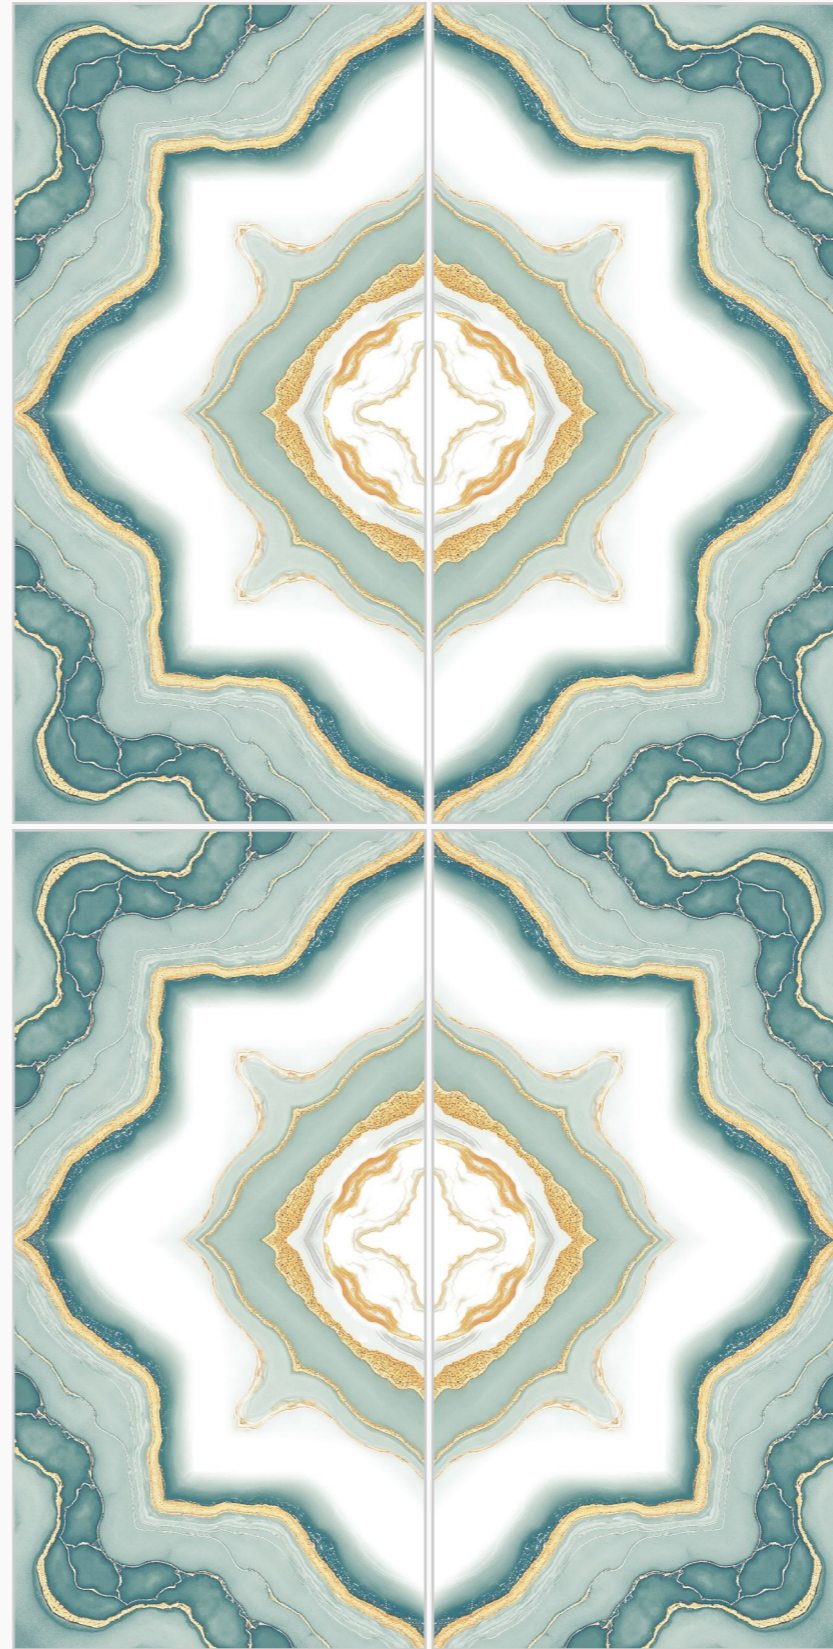

Supera®
Granito

**ROSSO
GREEN**

SIZE
600X1200MM

SURFACE
GLOSSY FINISH

BACK TO INDEX

exclusive
Collection

www.superagranito.com