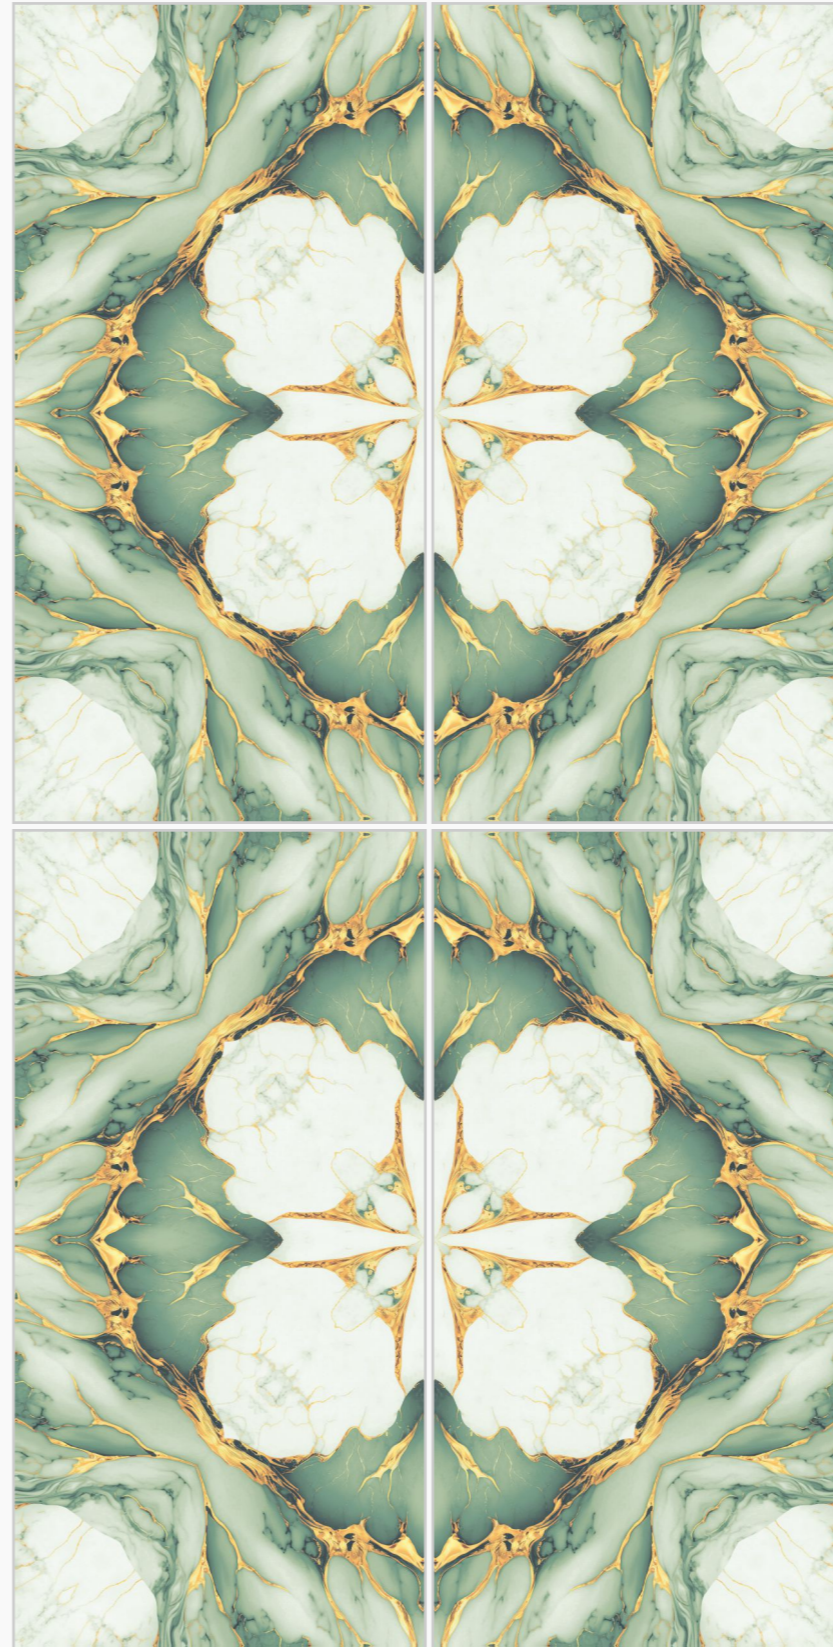

SIZE
600X1200MM

SURFACE
GLOSSY FINISH

BACK TO INDEX

exclusive[®]
Collection

www.superagranito.com

Supera[®]
Granito

**SHOPHIA
GREEN**

SIZE
600X1200MM