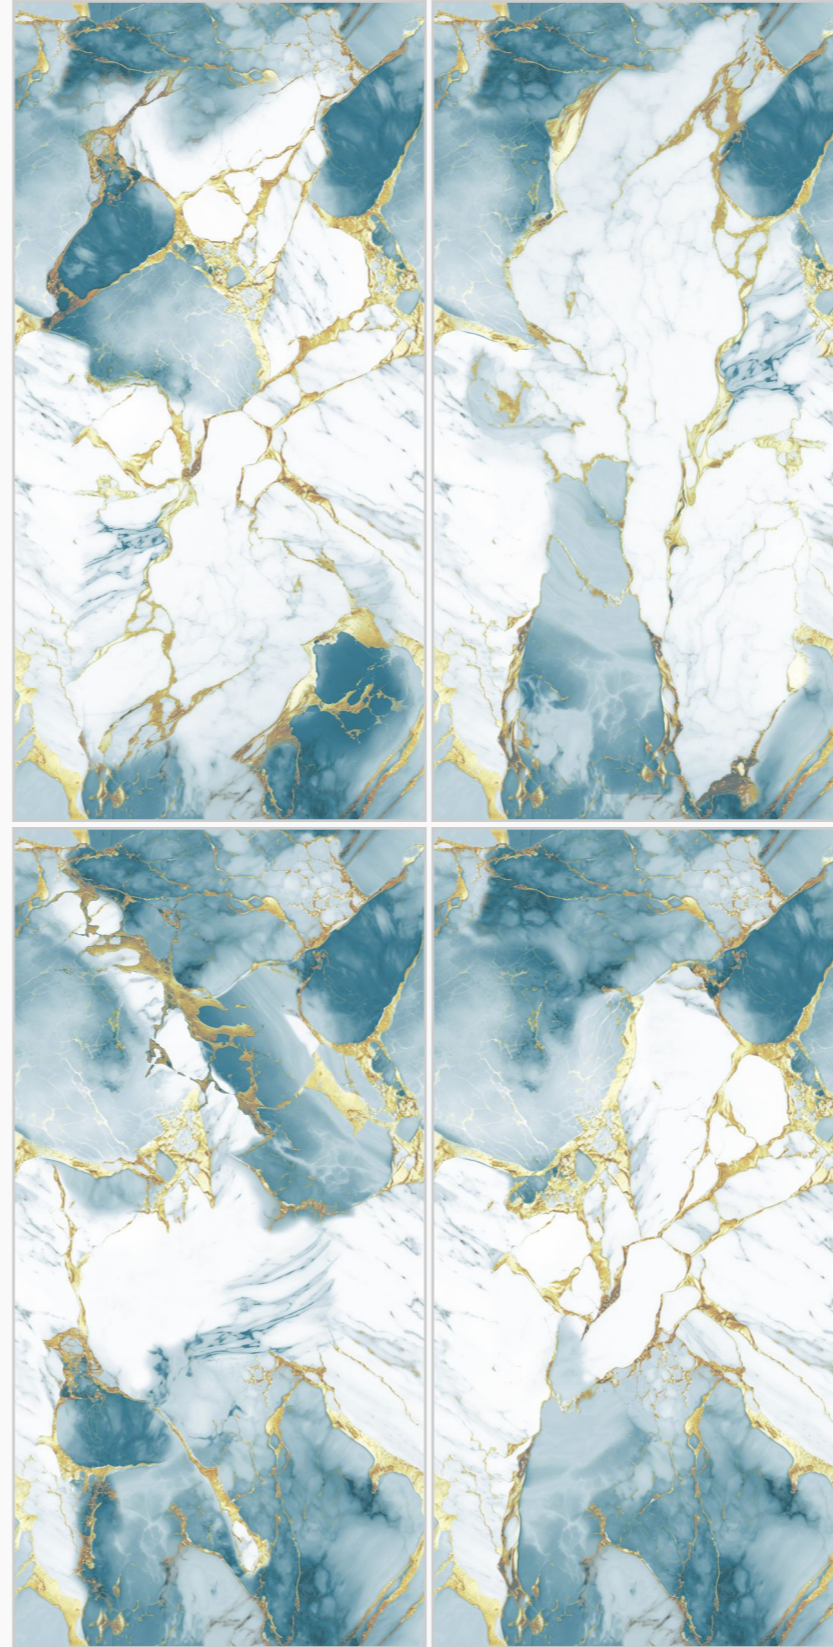

EDICA

SIZE
600X1200MM

SURFACE
GLOSSY FINISH

RANDOM
03 FACES

BACK TO INDEX

exclusive[®]
Collection

www.superagranito.com

Supera[®]
Granito