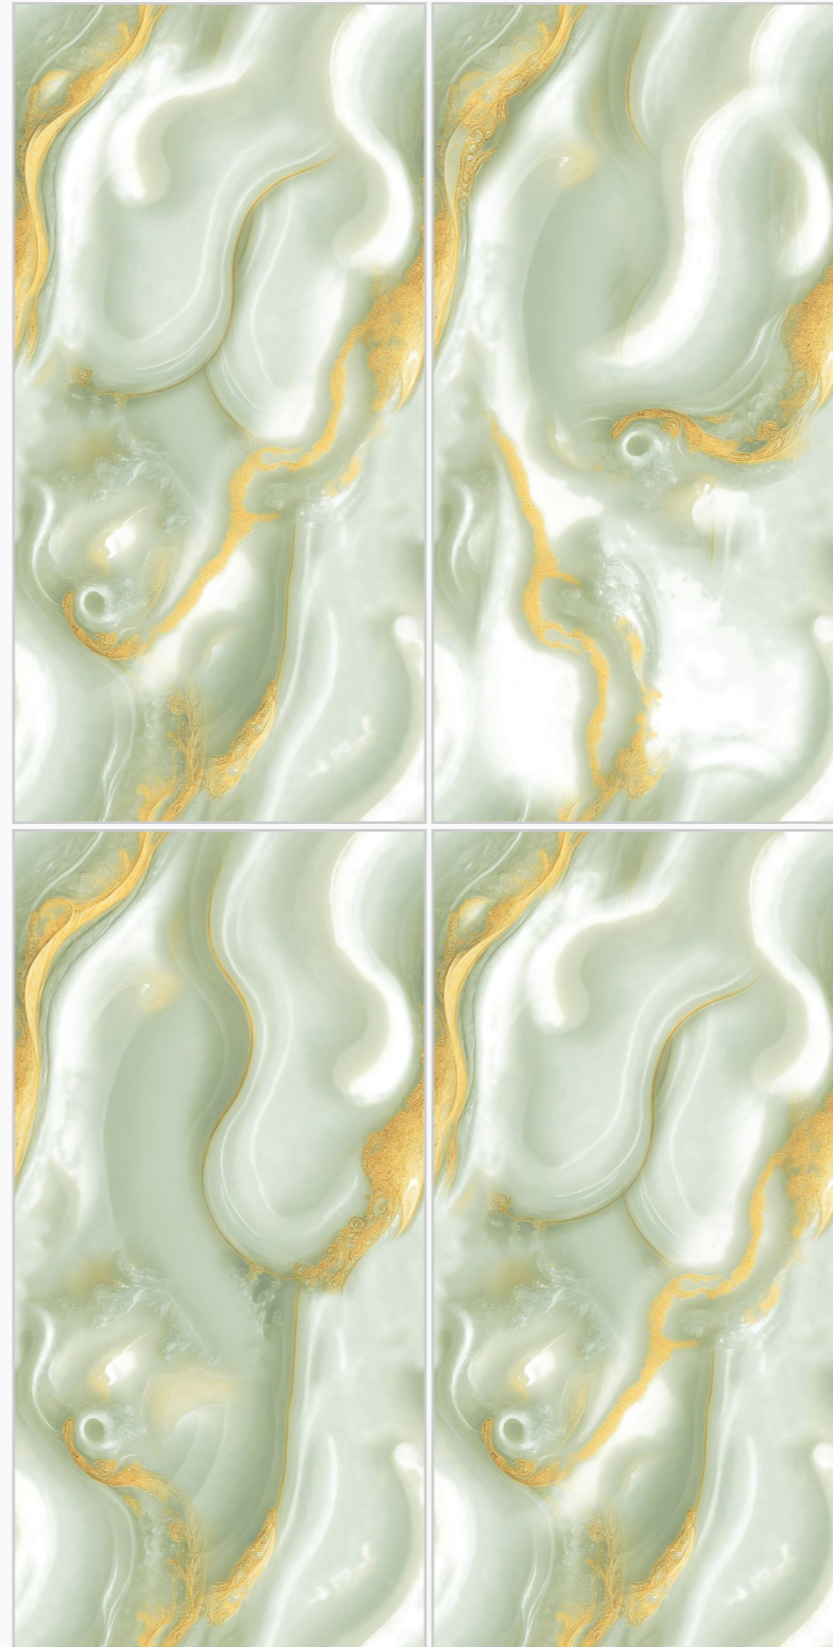

**FAIRY
GREEN**

SIZE
600X1200MM

SURFACE
GLOSSY FINISH

RANDOM
04 FACES

BACK TO INDEX

exclusive[®]
Collection

www.superagranito.com

Supera[®]
Granito