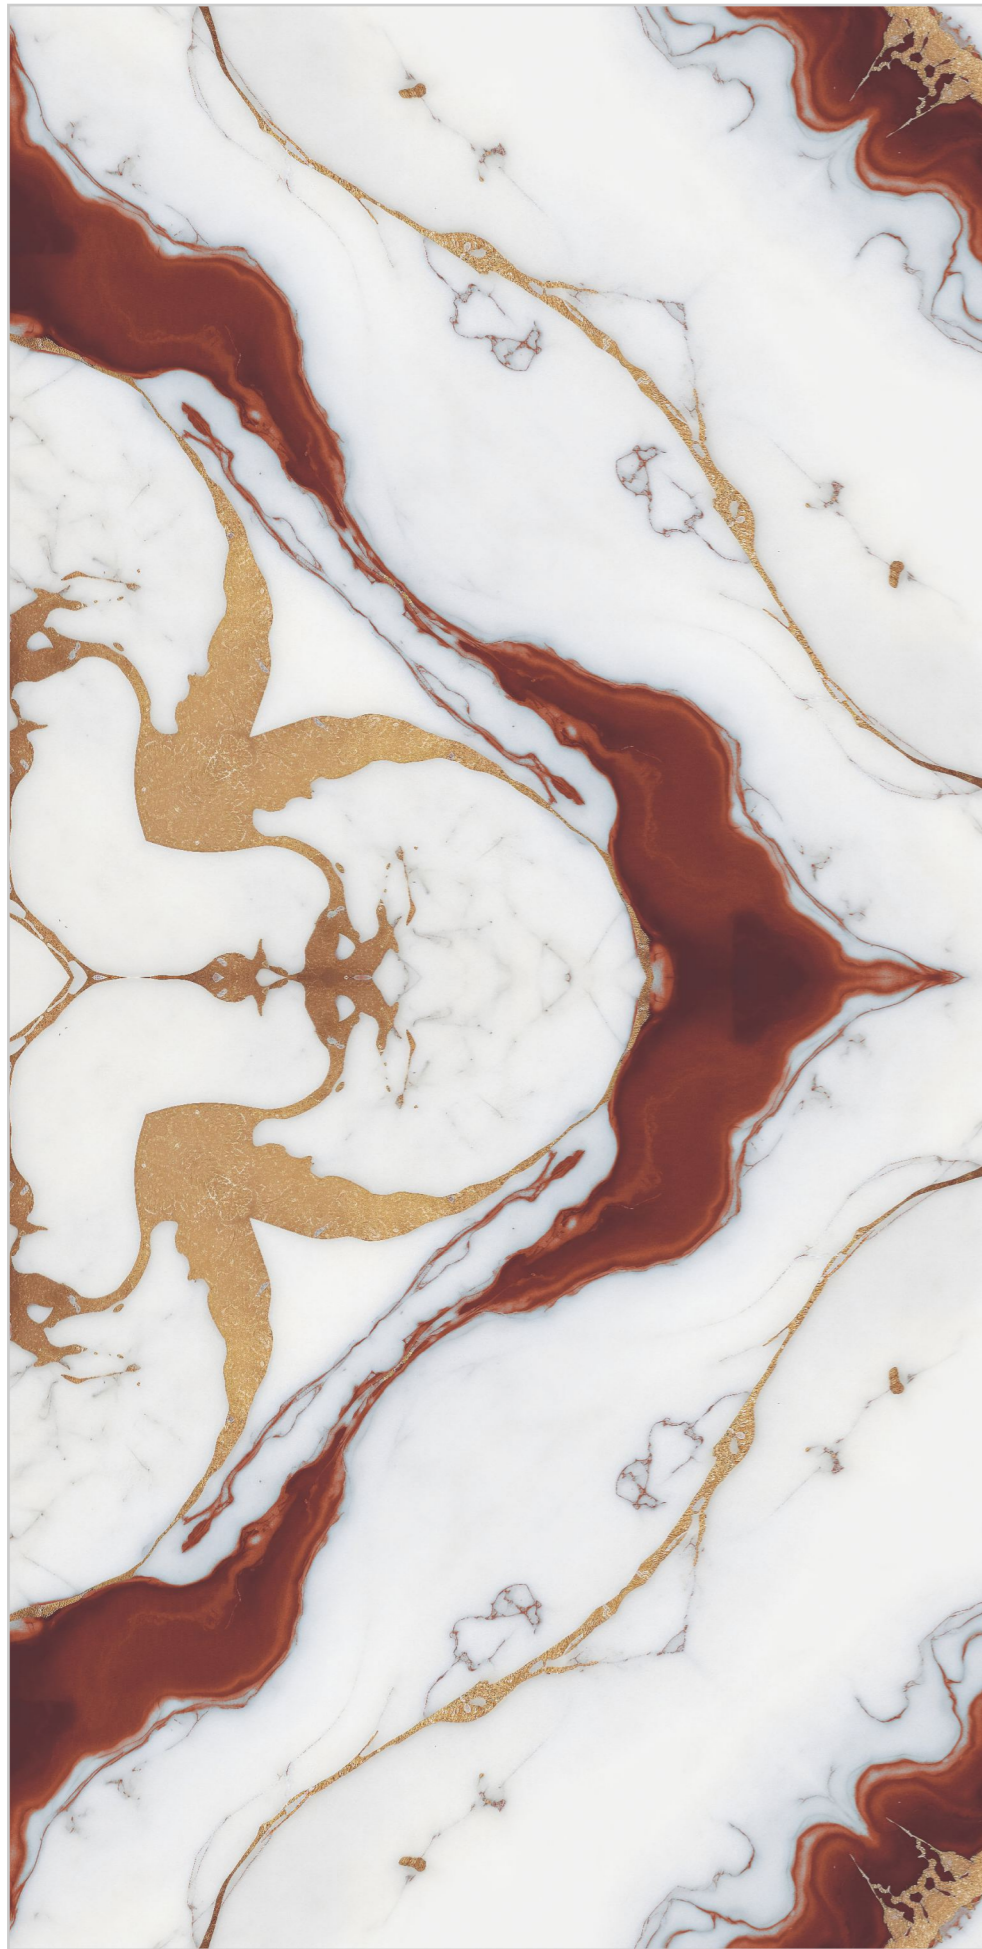

DALLAS BLUE

DALLAS COCO

TURKIS BLACK

TURKIS BLUE

EXOTICA AQUA

KOLAR GOLD AQUA

KOLAR GOLD BLUE

KOLAR GOLD GREEN

KOLAR GOLD GREY

Supera[®]
Granito

**BELLA
REDA**

SIZE
600X1200MM

SURFACE
GLOSSY FINISH

BACK TO INDEX

exclusive
Collection

www.superagranito.com