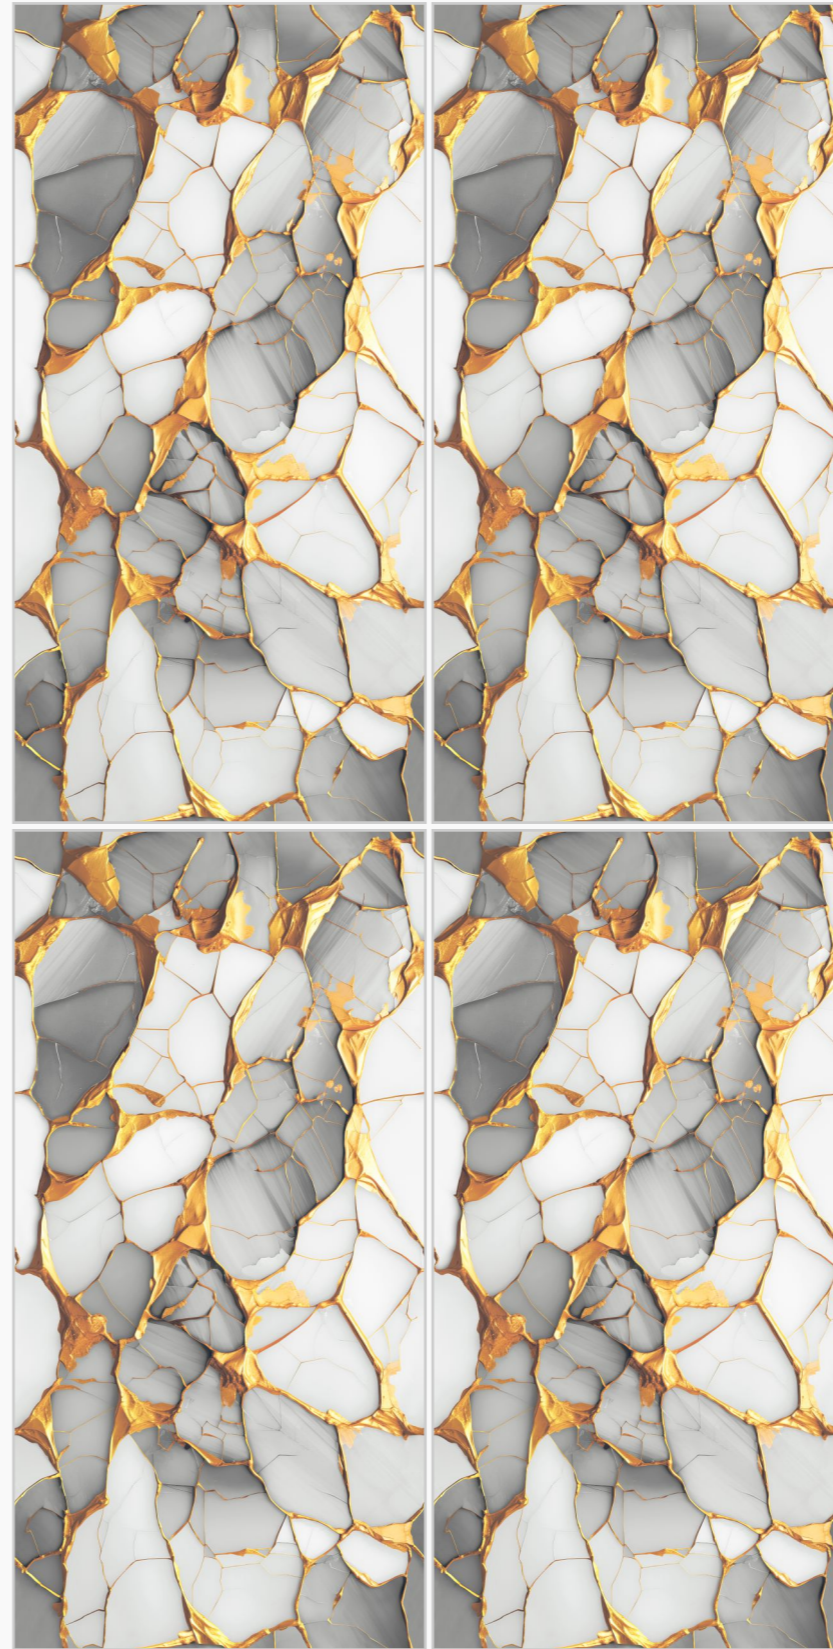

Supera®
Granito

**KOLAR GOLD
GREY**

SIZE
600X1200MM

SURFACE
GLOSSY FINISH

BACK TO INDEX

exclusive
Collection

www.superagranito.com