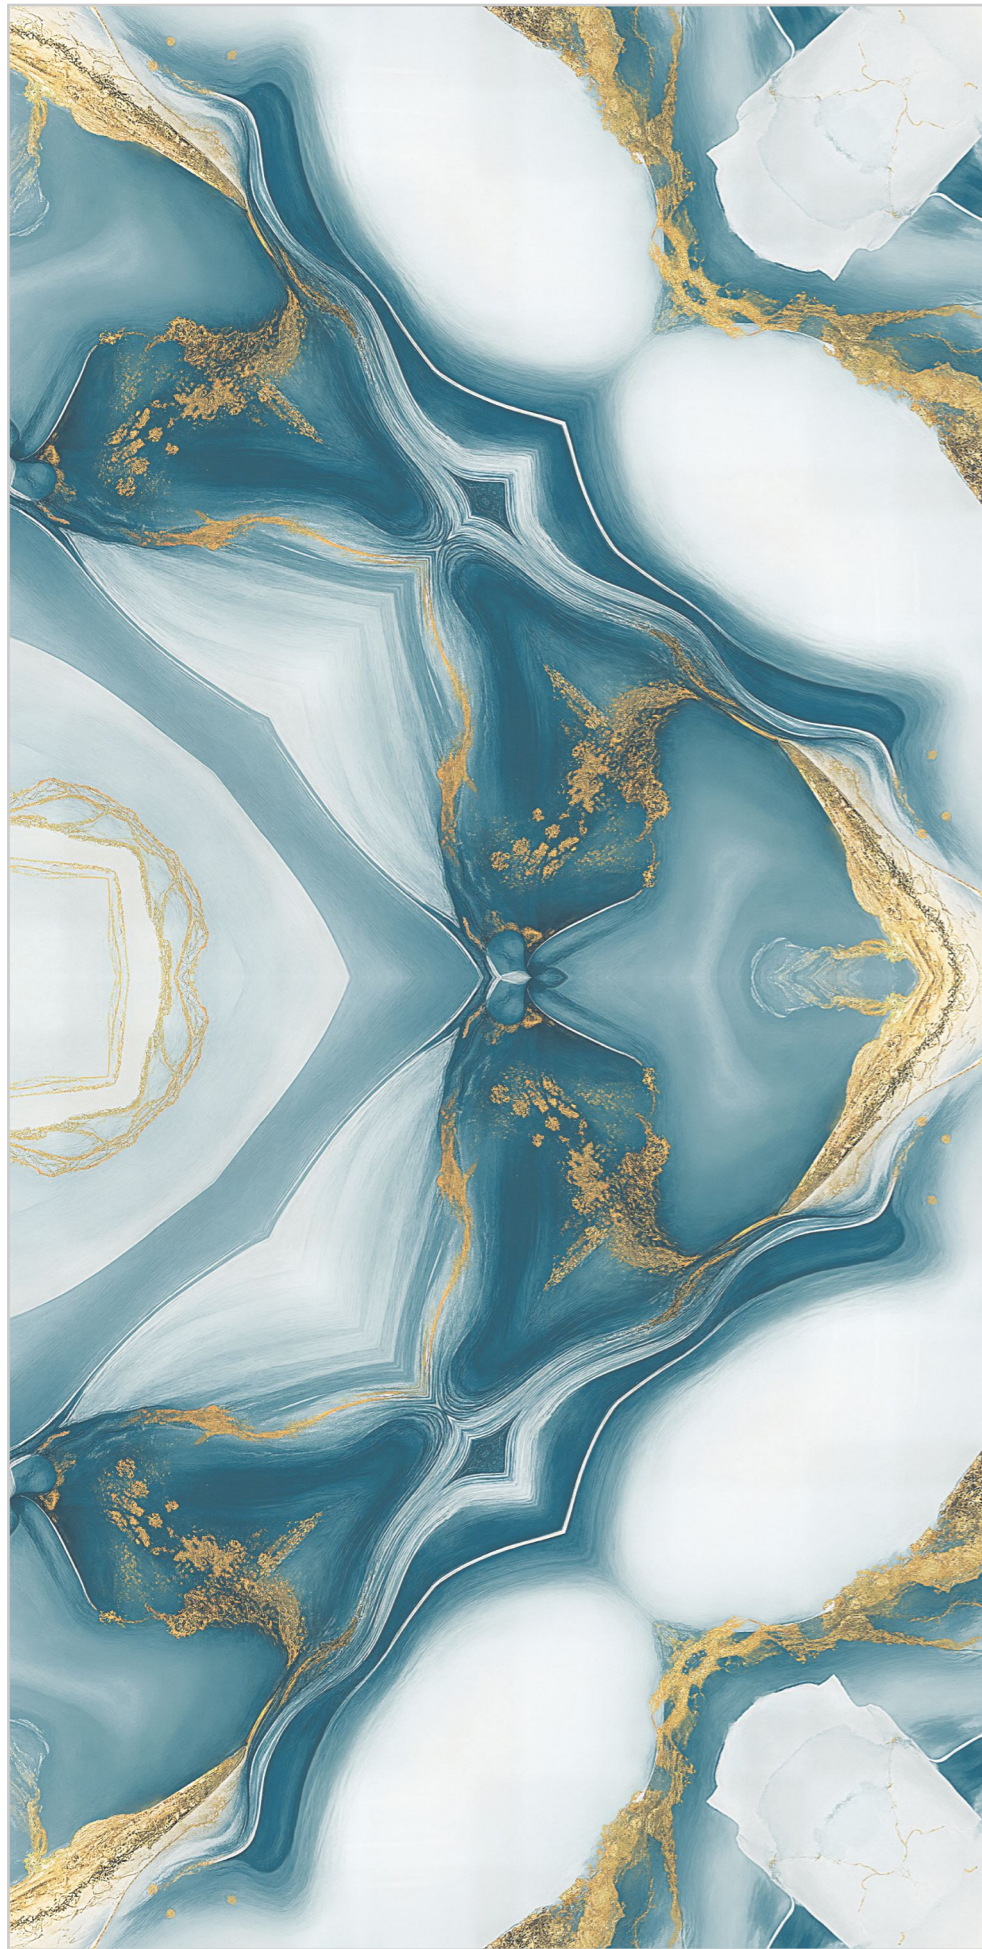

SIZE
600X1200MM

SURFACE
GLOSSY FINISH

BACK TO INDEX

exclusive[®]
Collection

www.superagranito.com

Supera[®]
Granito

**HAYPER
TEAL**

SIZE
600X1200MM