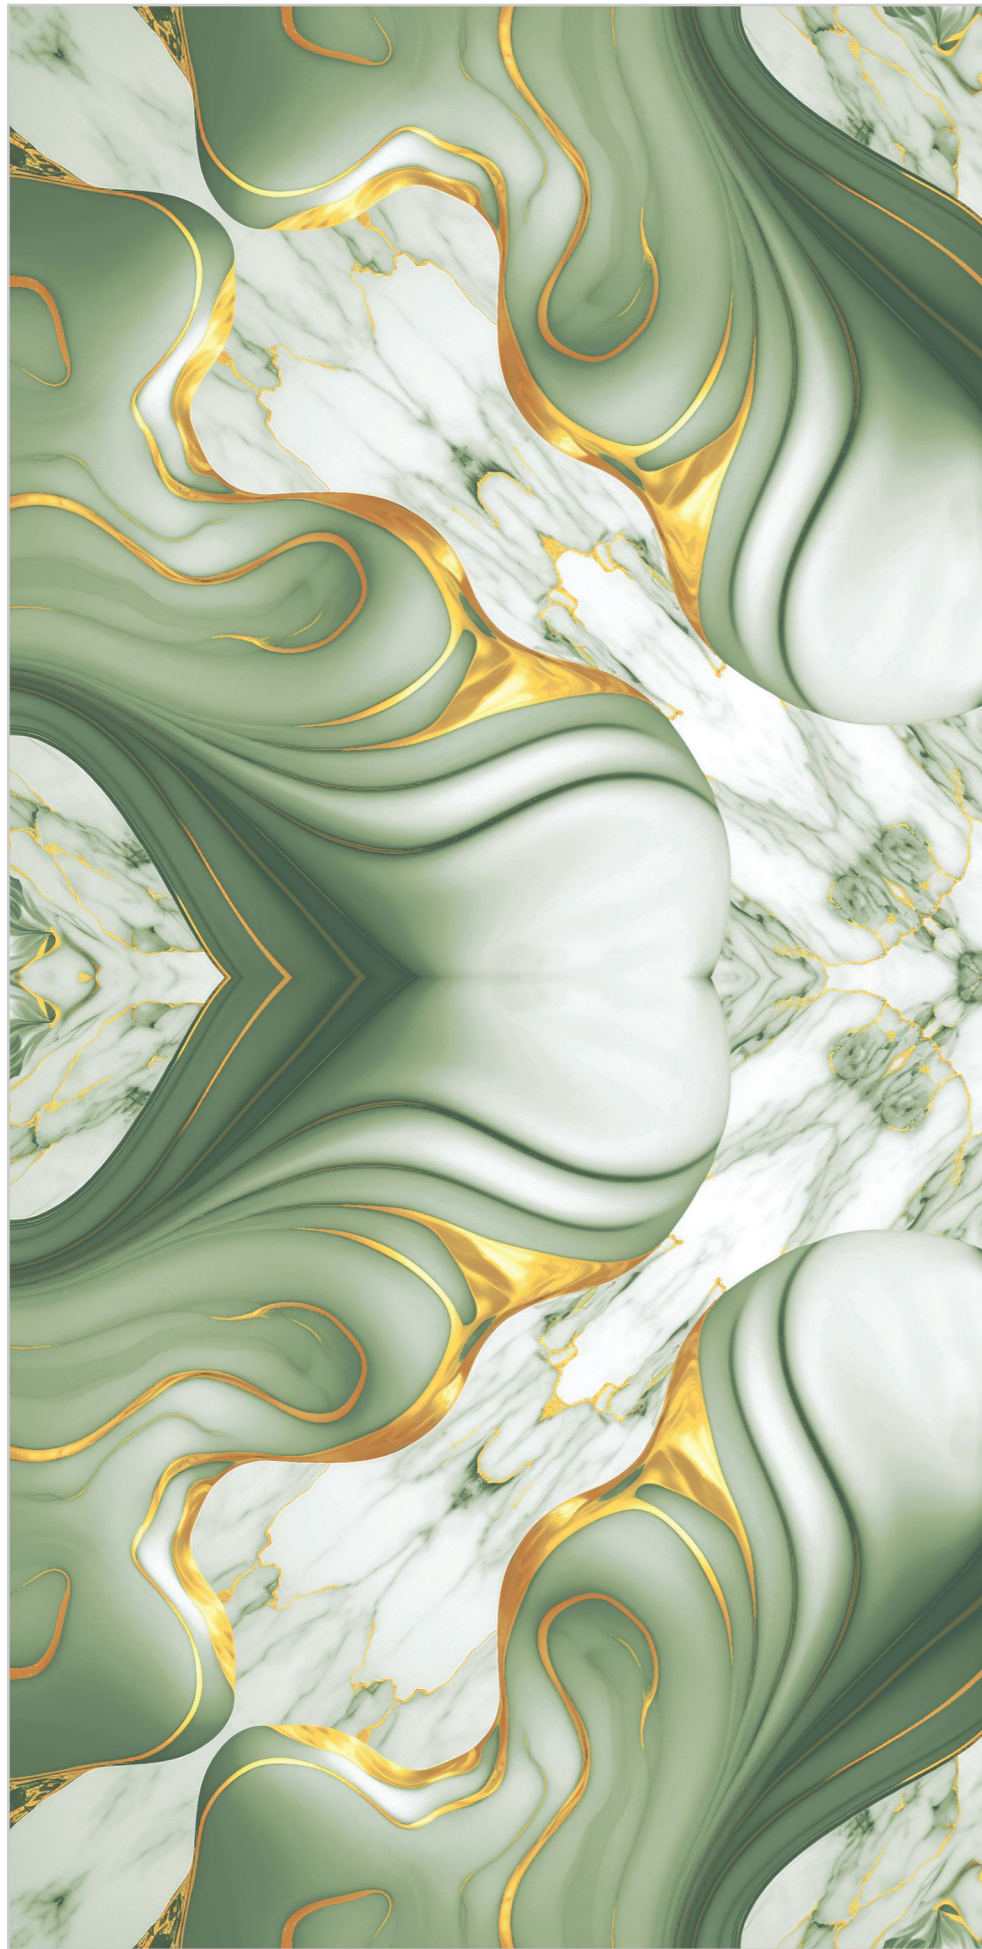

Supera®
Granito

**MICOLA
GREEN**

SIZE
600X1200MM

SURFACE
GLOSSY FINISH

BACK TO INDEX

exclusive®
Collection

www.superagranito.com