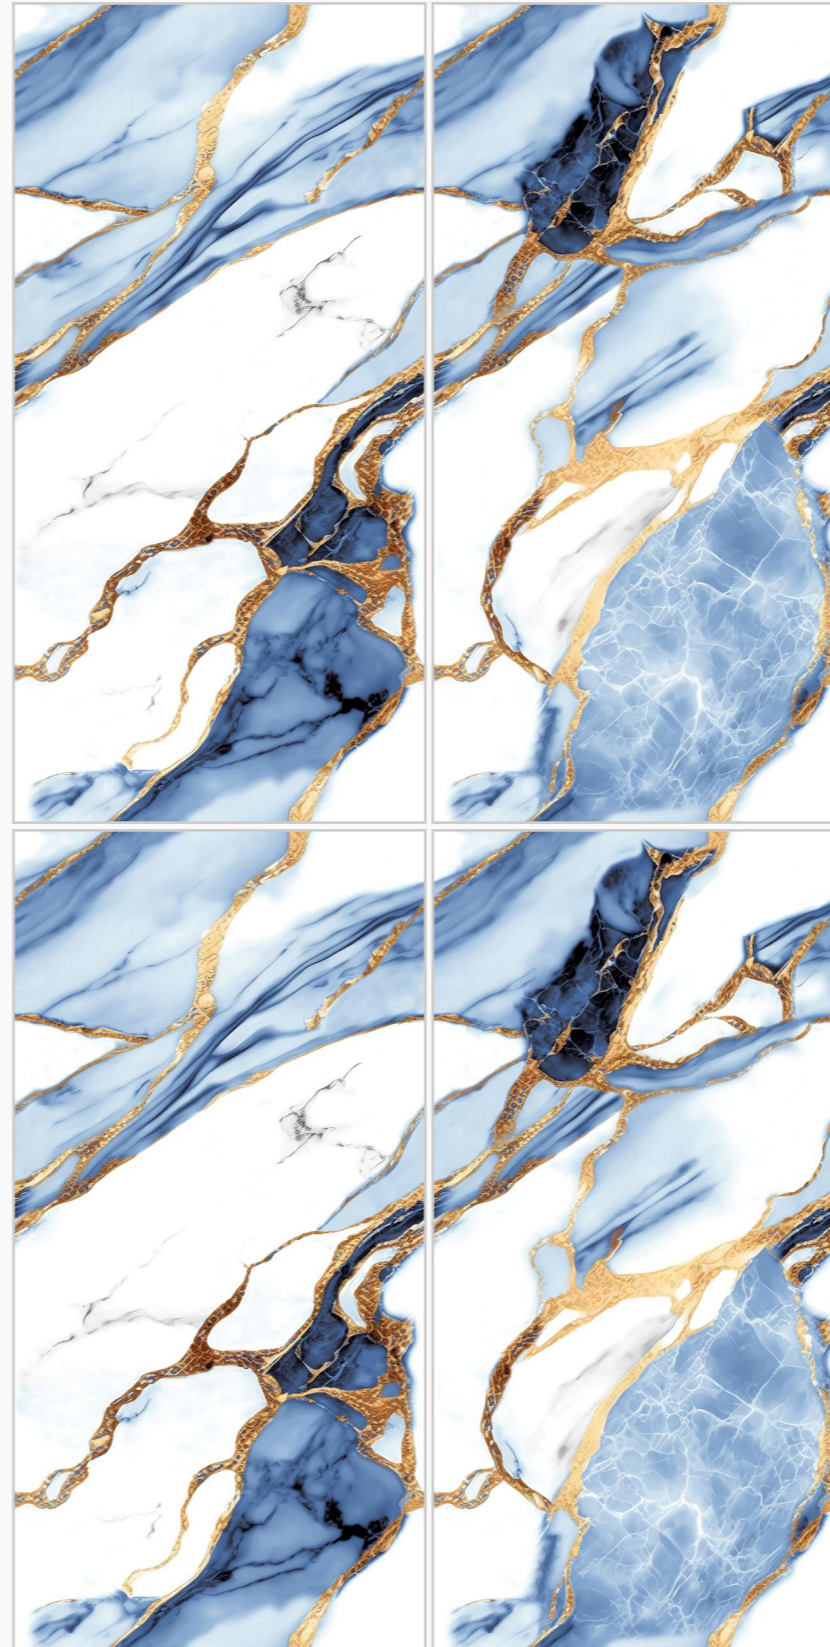

**QOTA
BLACK**

SIZE
600X1200MM

SURFACE
GLOSSY FINISH

RANDOM
02 FACES

BACK TO INDEX

exclusive
Collection

www.superagranito.com

QOTA BLACK