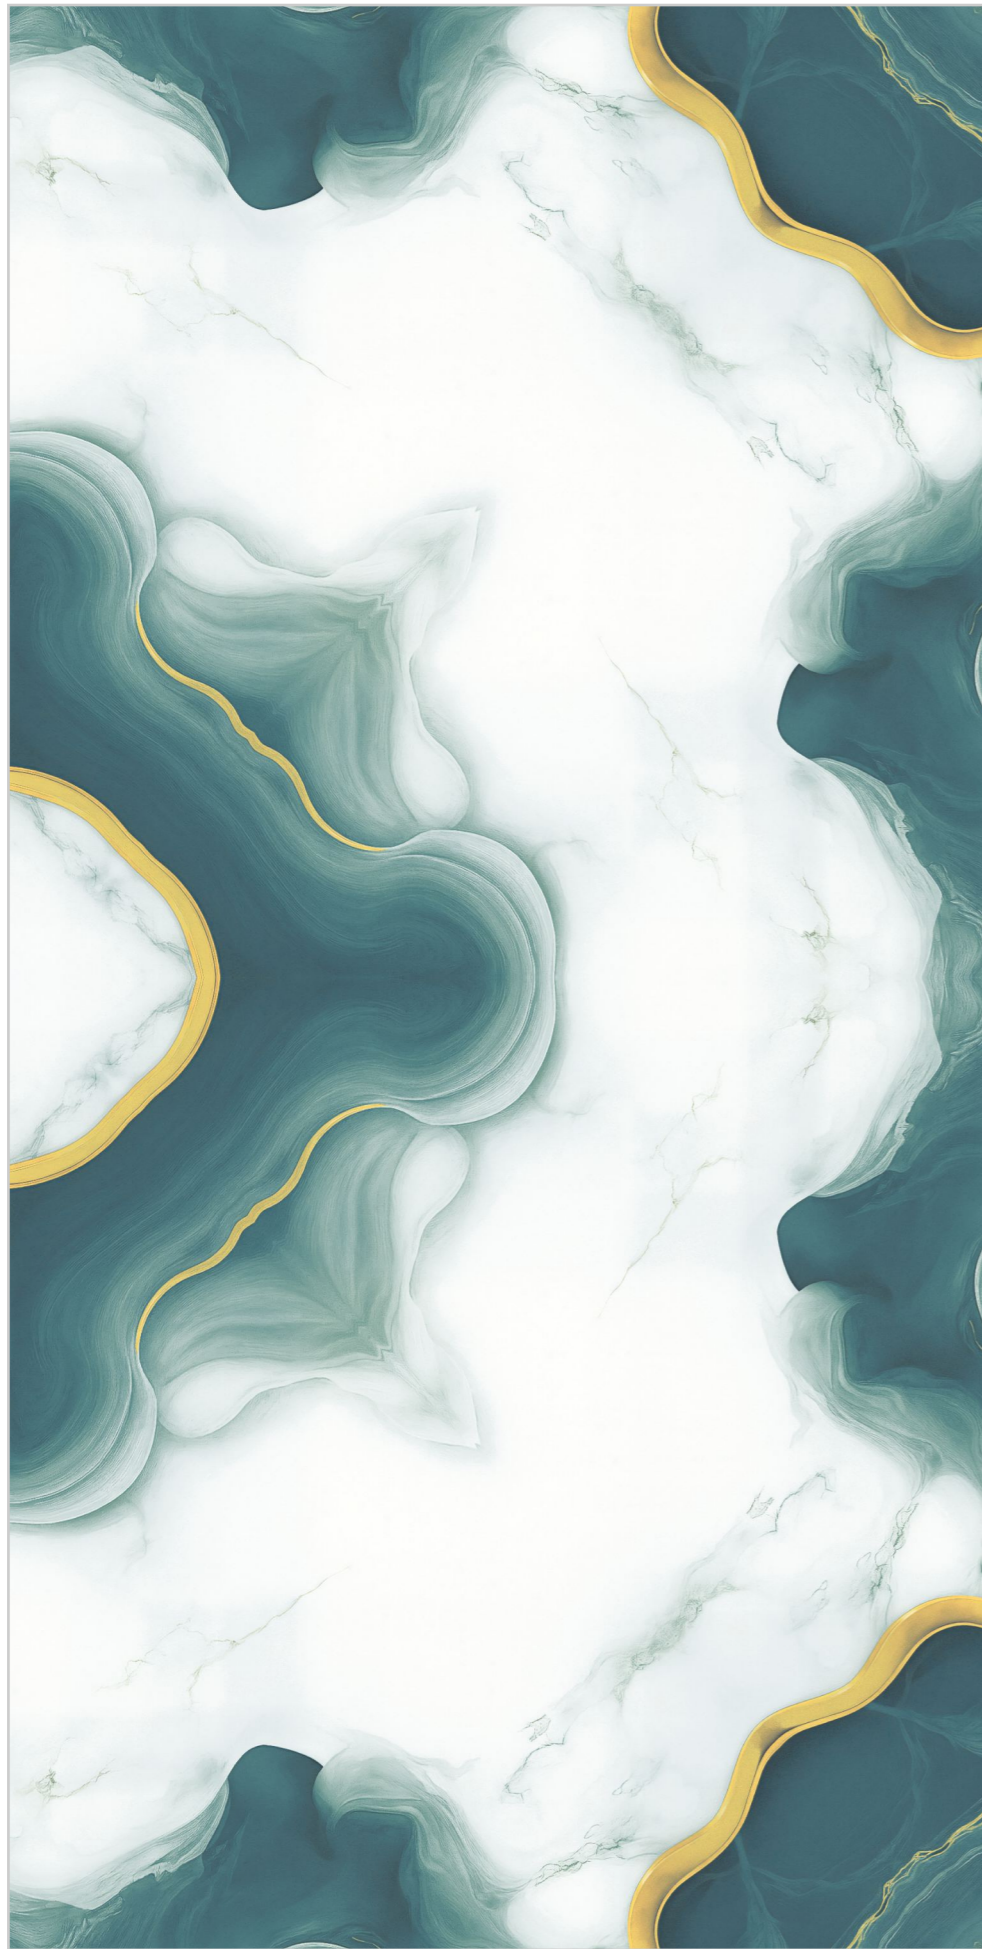

Supera®
Granito

**WELLS
GREEN**

SIZE
600X1200MM

SURFACE
GLOSSY FINISH

BACK TO INDEX

exclusive
Collection

www.superagranito.com