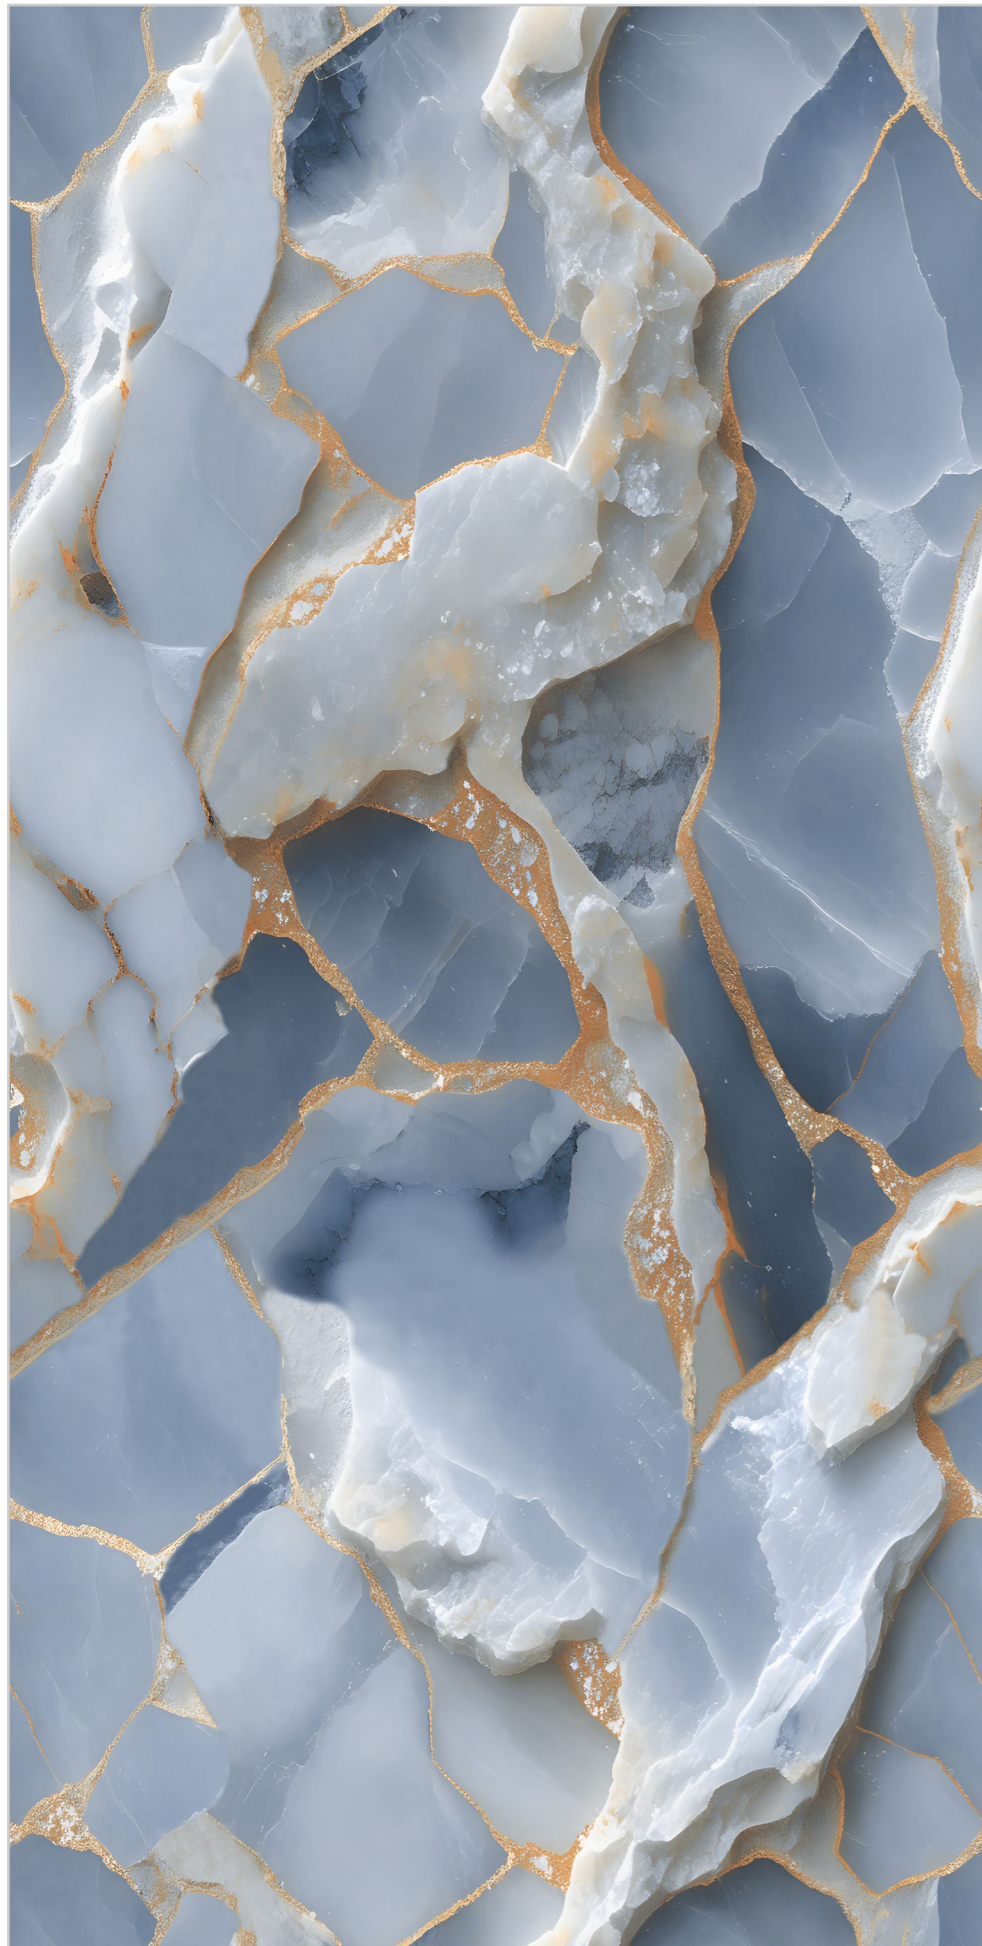

Supera[®]
Granito

**QOTA
BLUE**

SIZE
600X1200MM

SURFACE
GLOSSY FINISH

RANDOM
02 FACES

BACK TO INDEX

exclusive
Collection

www.superagranito.com