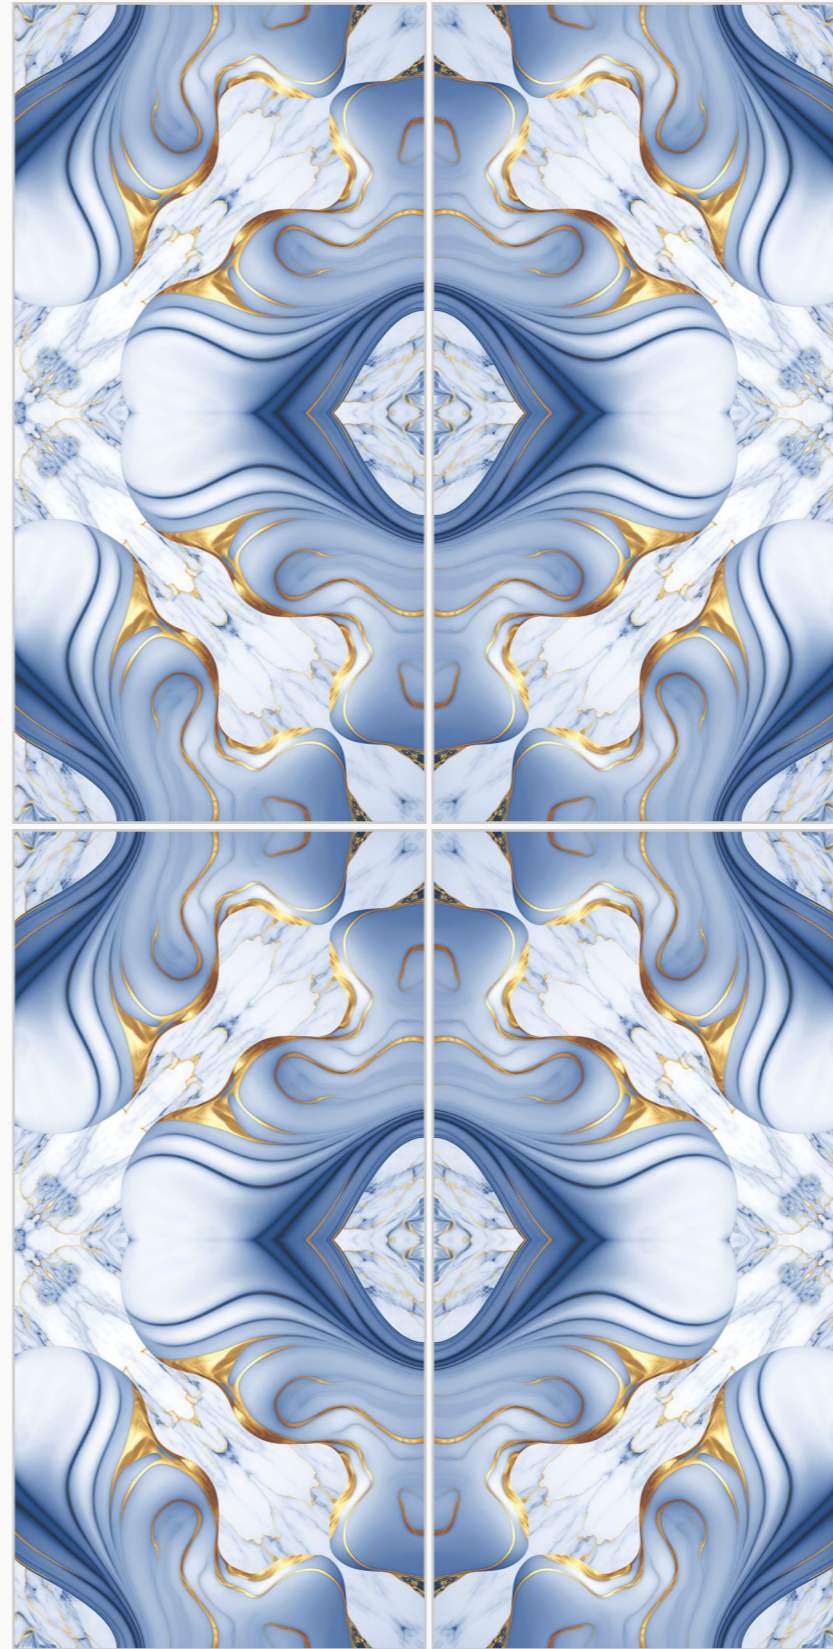

Supera®
Granito

**MICOLA
BLUE**

SIZE
600X1200MM

SURFACE
GLOSSY FINISH

BACK TO INDEX

exclusive®
Collection

www.superagranito.com