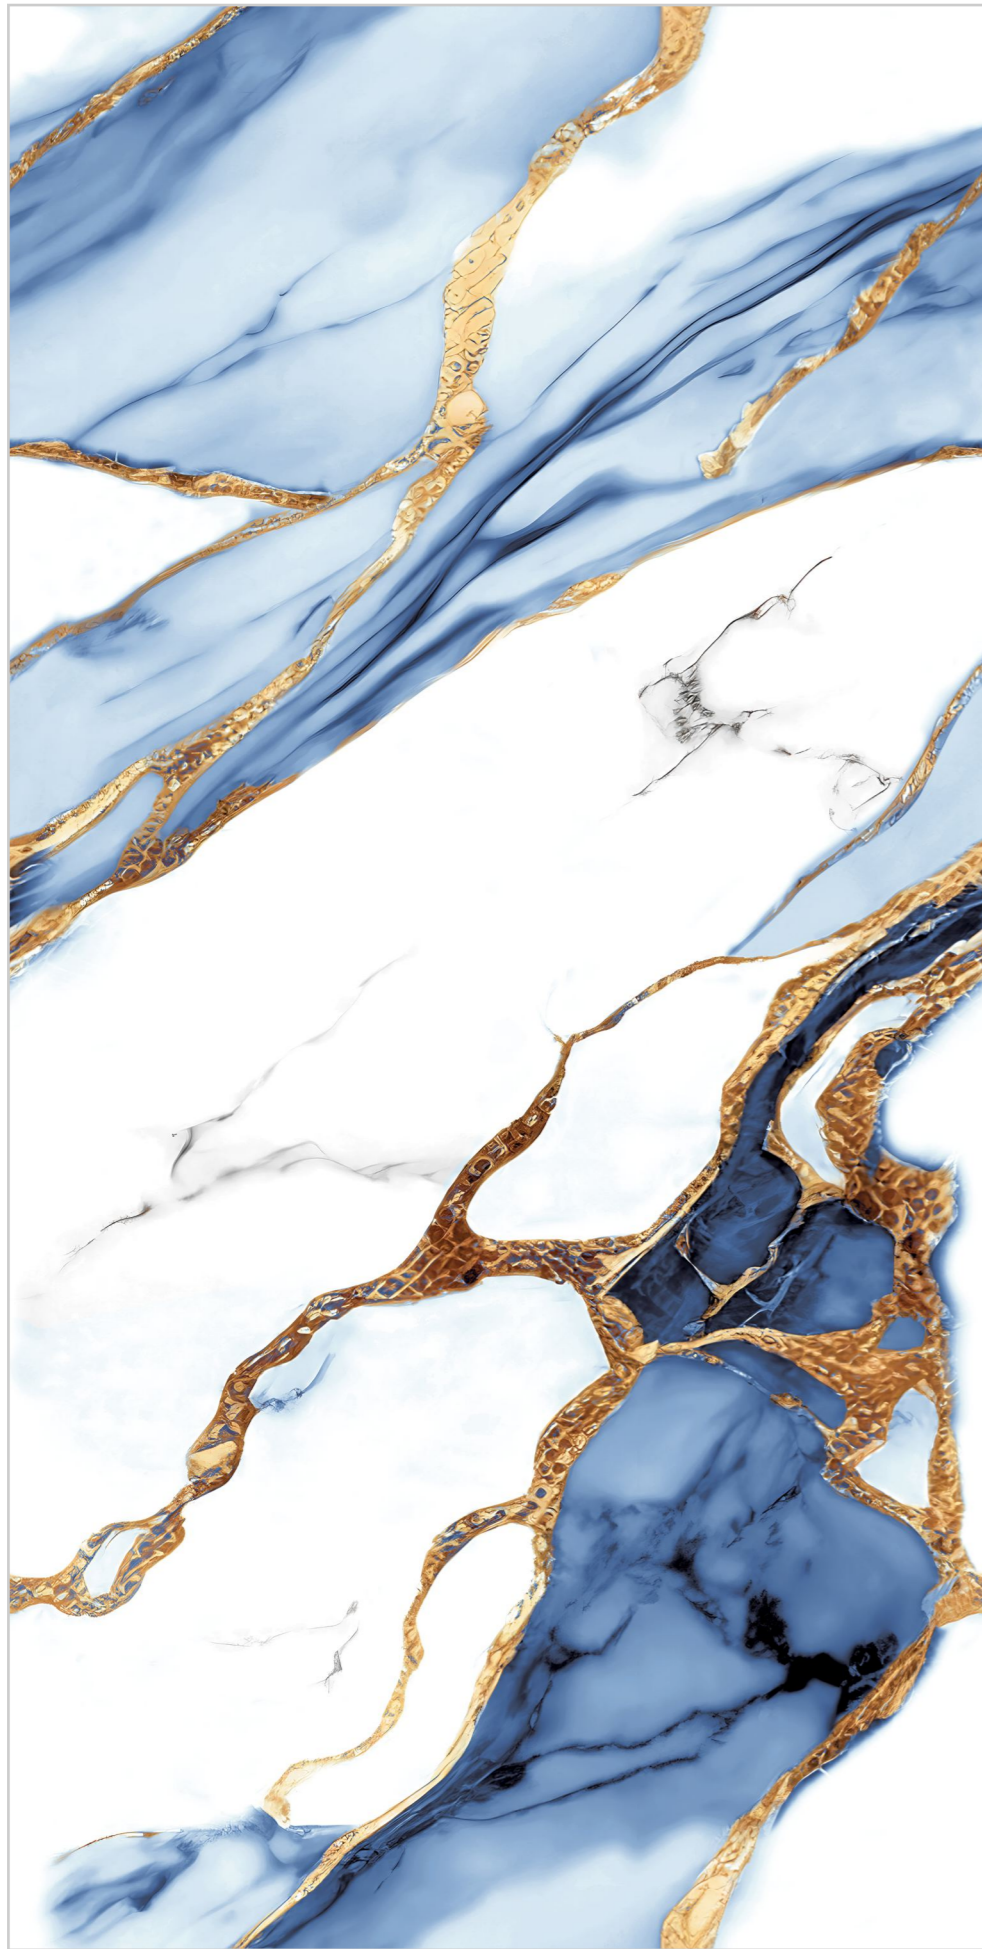

**QOTA
BLACK**

SIZE
600X1200MM

SURFACE
GLOSSY FINISH

RANDOM
02 FACES

BACK TO INDEX

exclusive
Collection

www.superagranito.com

QOTA BLACK