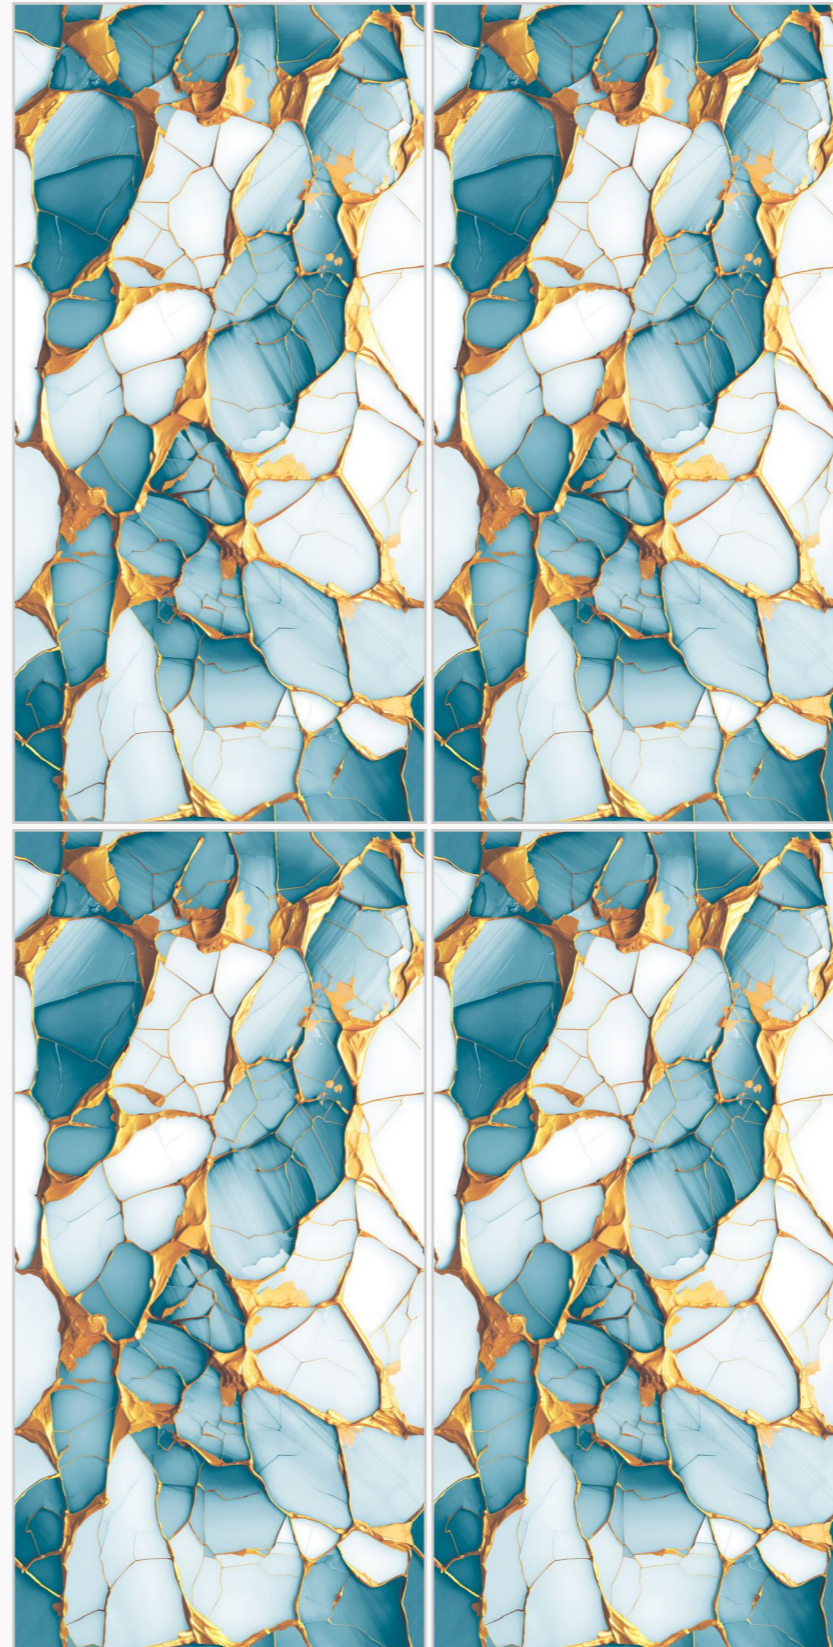

SIZE
600X1200MM

SURFACE
GLOSSY FINISH

BACK TO INDEX

exclusive
Collection

www.superagranito.com

Supera[®]
Granito

**KOLAR GOLD
AQUA**

SIZE
600X1200MM